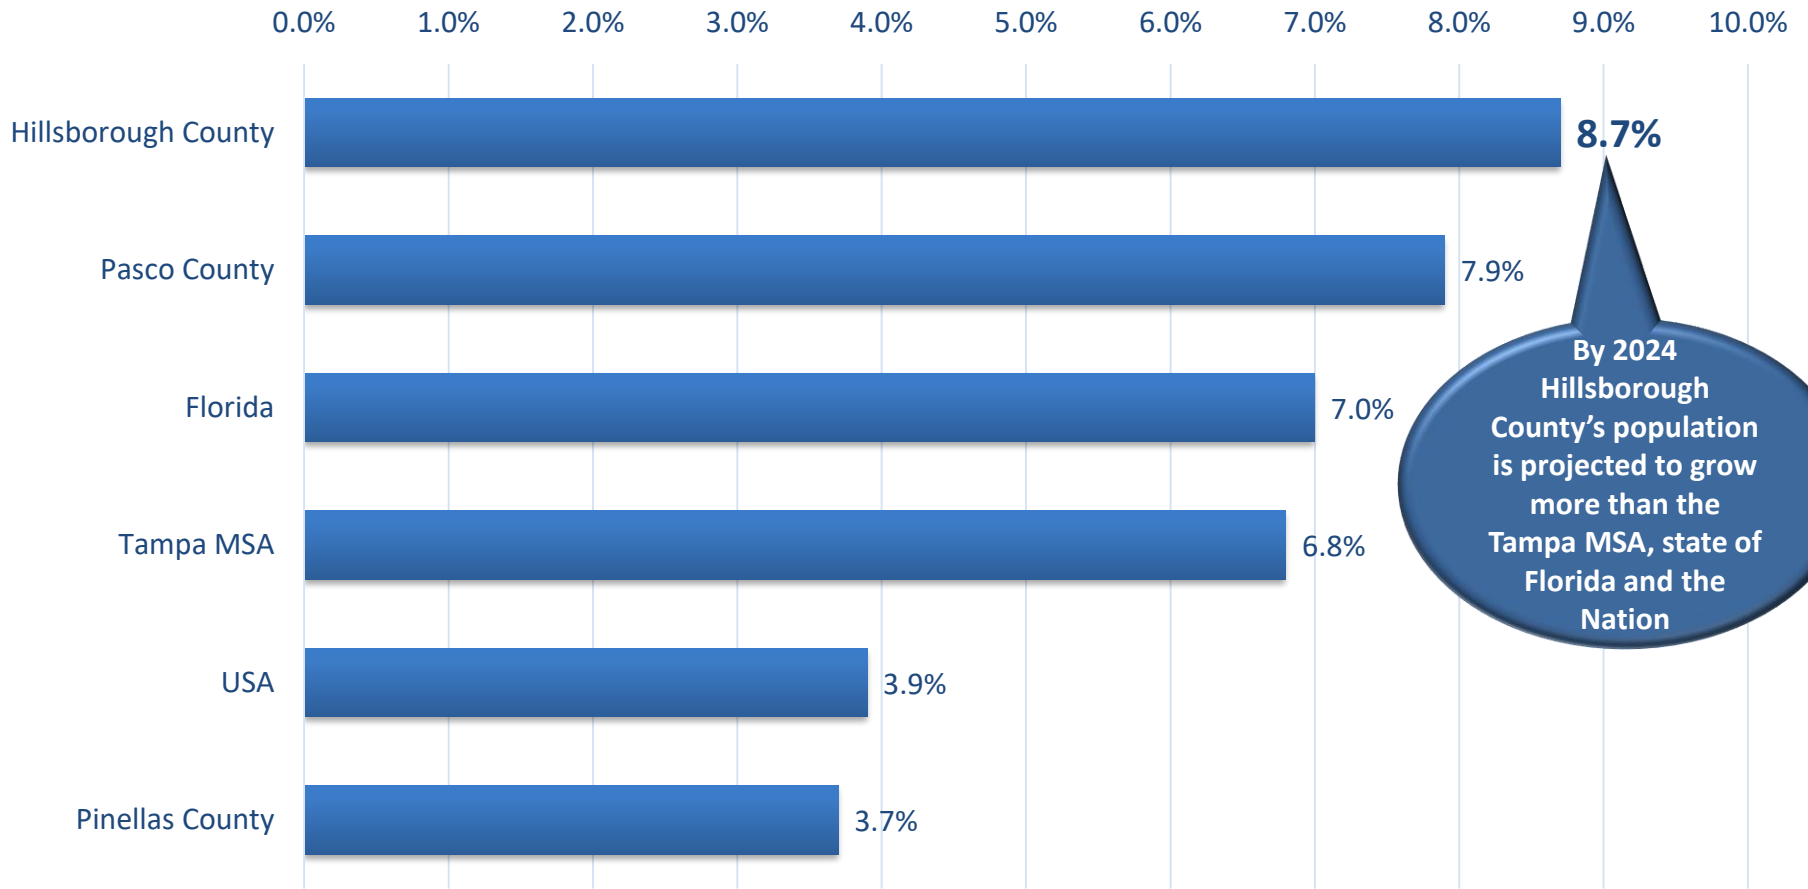

2019 – 2024 Population Growth

2019-2024 % Population Growth

By 2024 Hillsborough County's population is projected to grow more than the Tampa MSA, state of Florida and the Nation

2019 – 2024 Hillsborough County Population Growth

POPULATION

- Current population in Hillsborough County is over **1.4 million**.
- By 2024, Hillsborough County's population is projected to add **126,300** more residents totaling over **1.5 million**.
- Tampa zip code 33602 is projected to grow the most at **3.3% annually...**
- ...followed by Riverview, Lithia, Apollo Beach and Ruskin.