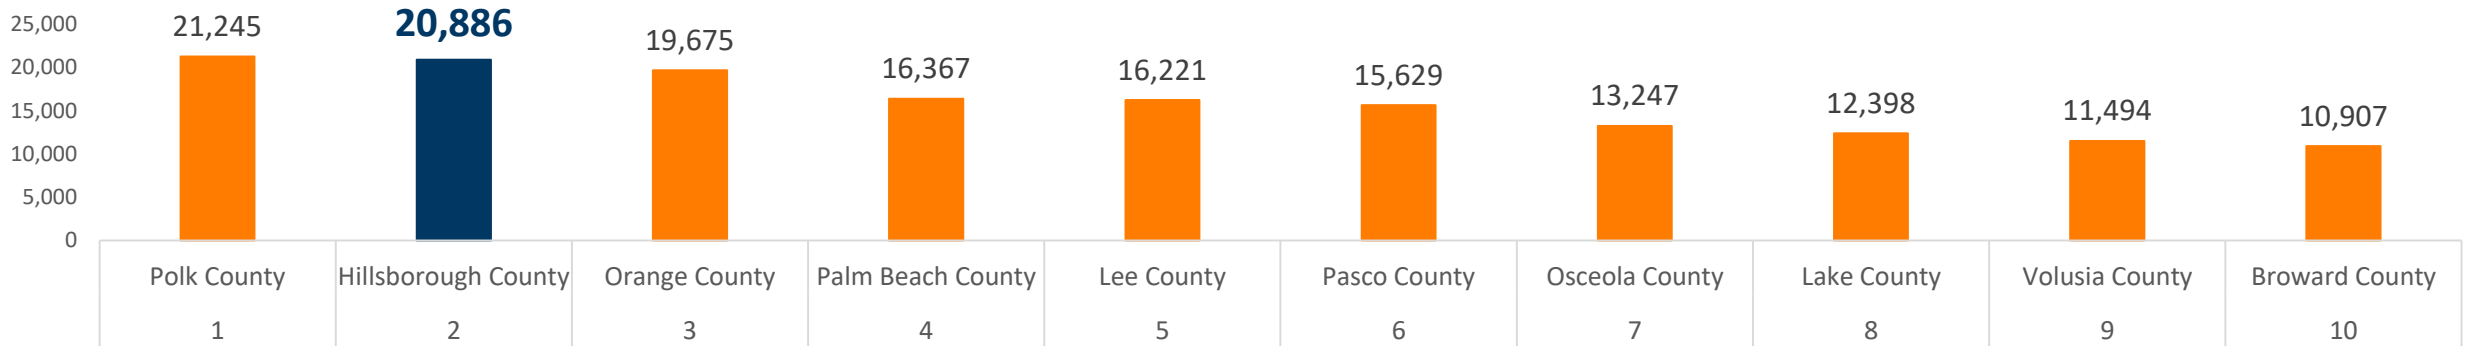

Net Migration Ranking Among Florida Counties

Total Net Migration Change Between July 1, 2017 to July 1, 2018 – Top 10 Counties

Total Net Migration Change Between April 1, 2010 to July 1, 2018 – Top 10 Counties

Source: U.S. Census July 1, 2017 to July 1, 2018 and April 1, 2010 to July 1, 2018