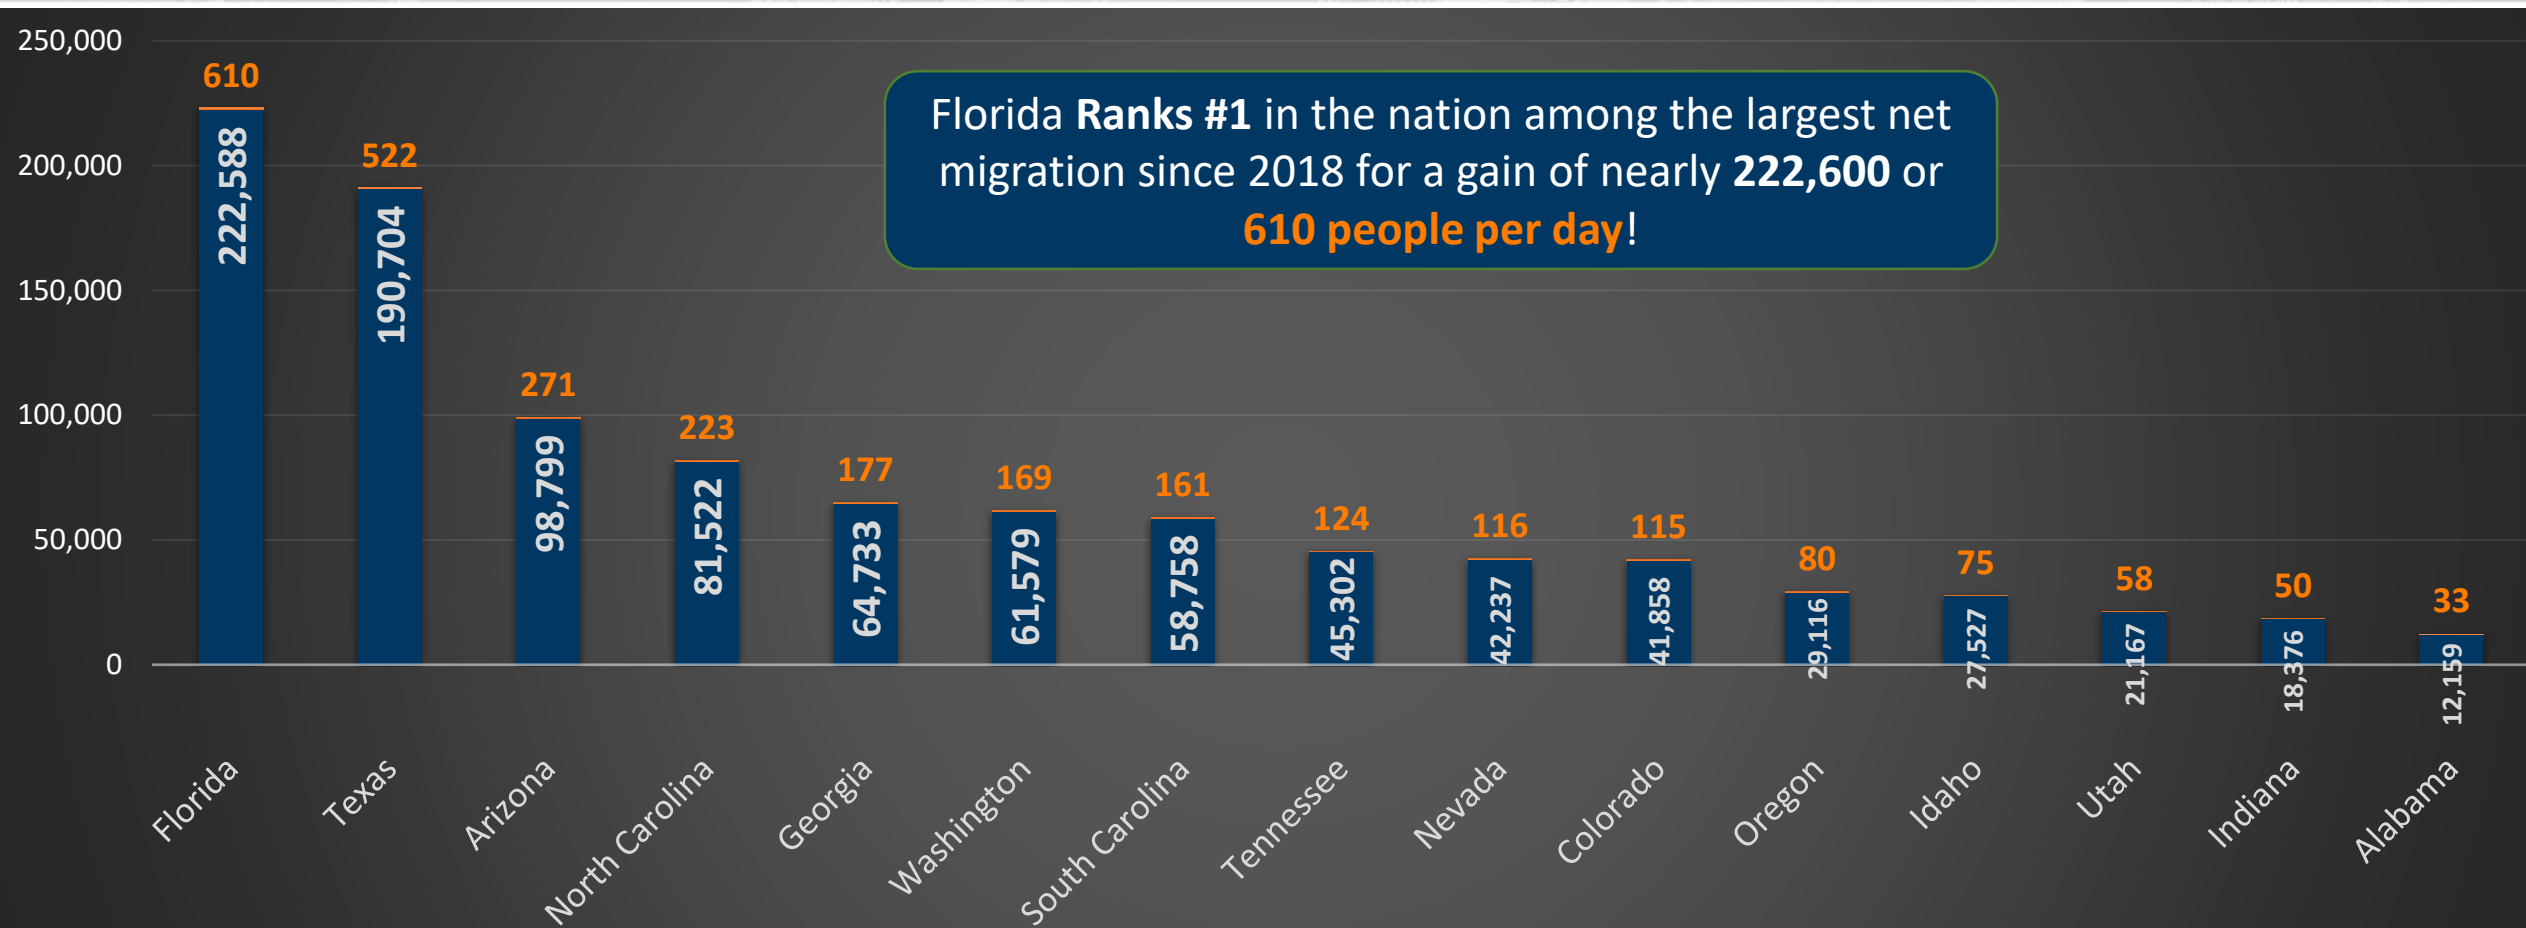

State Net Migration Trend

Source: U.S. Census July 2018 to July 2019

■ Total Net Migration ■ Total By Day

MSA Net Migration Trend

Florida County Net Migration Trend