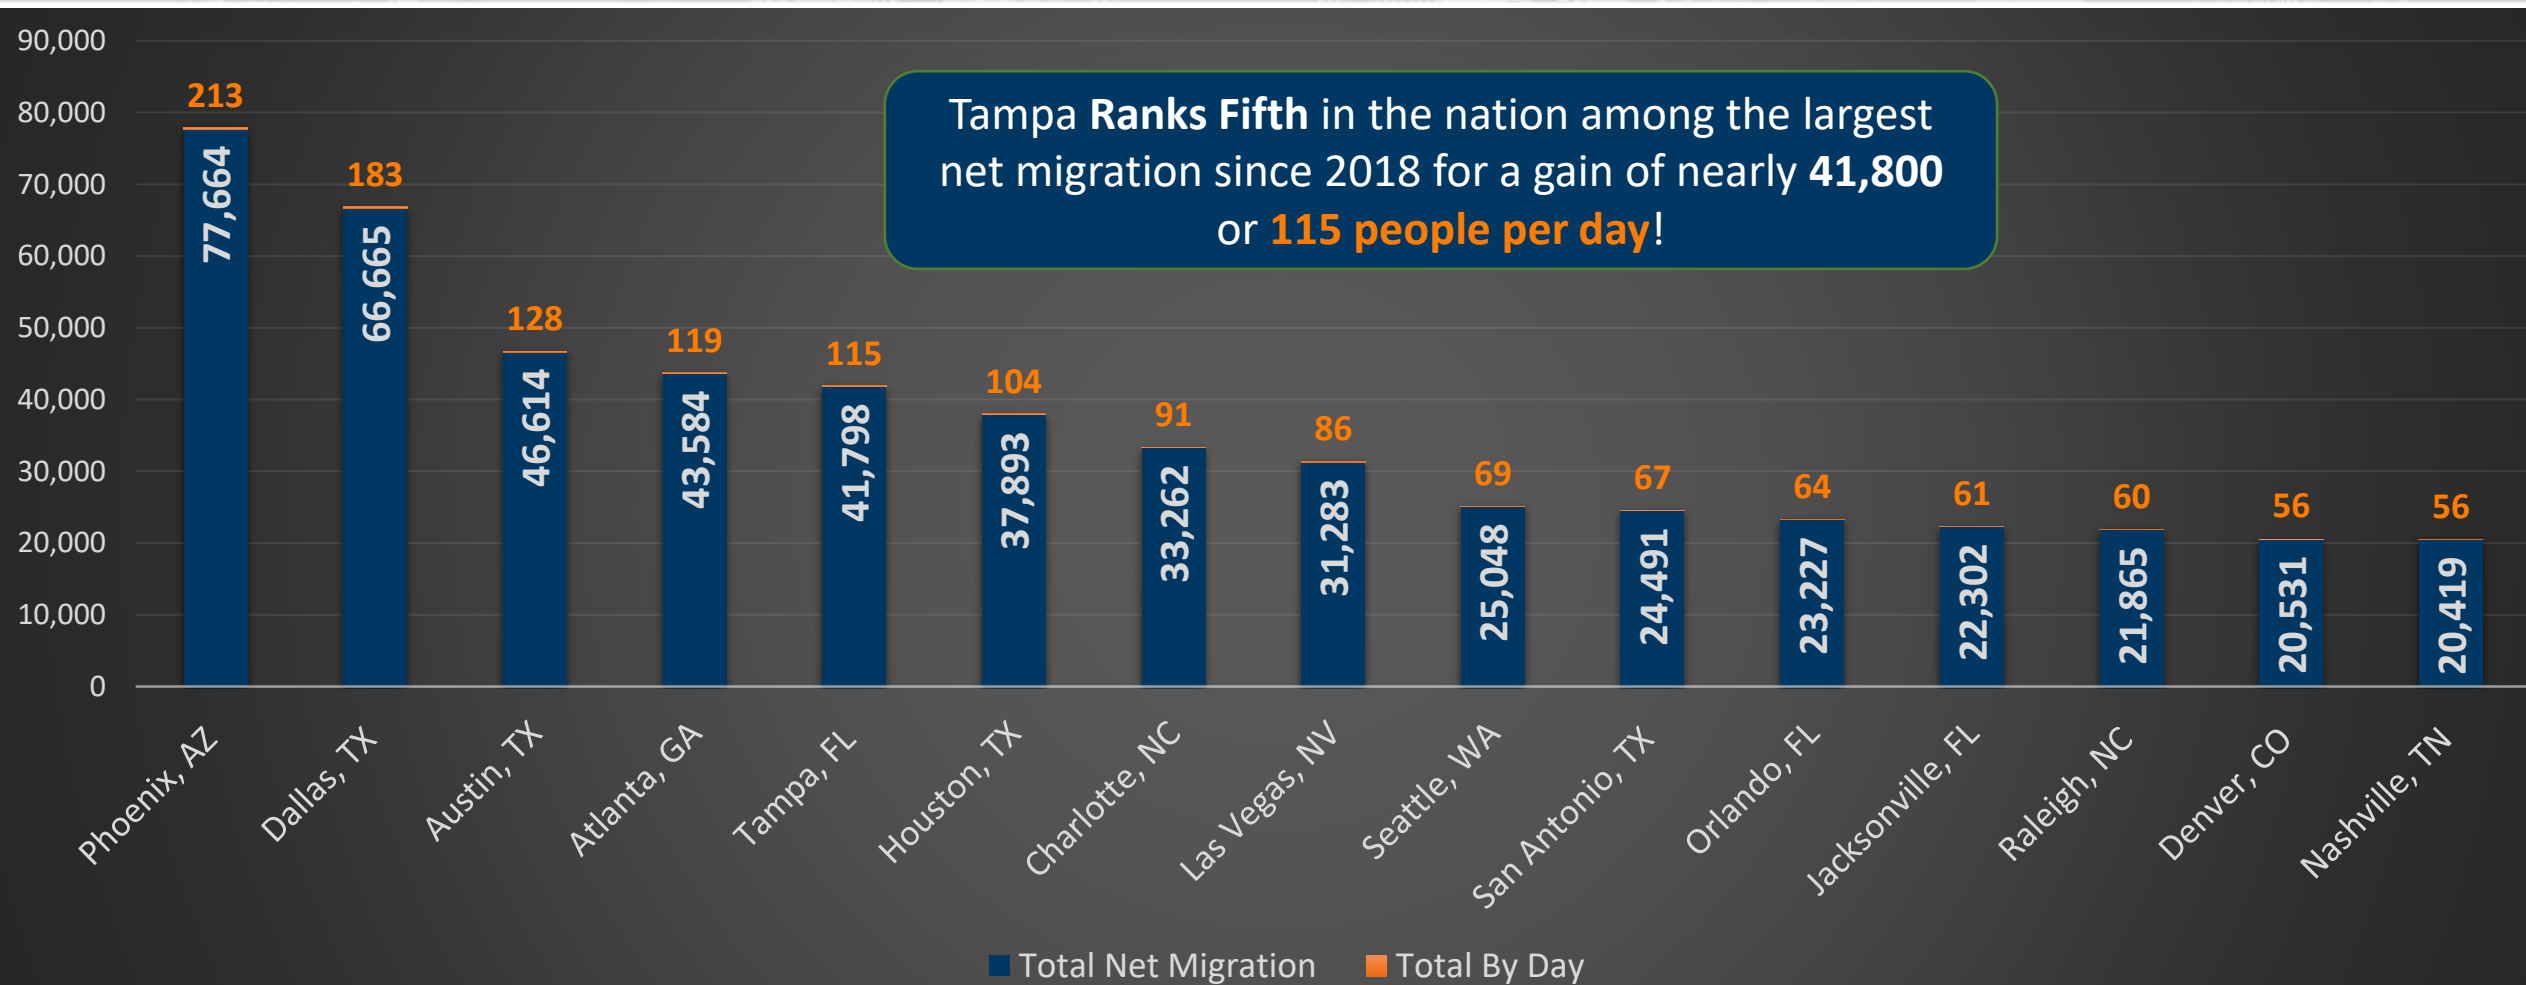

State Net Migration Trend

Source: U.S. Census July 2018 to July 2019

■ Total Net Migration ■ Total By Day

MSA Net Migration Trend

Florida County Net Migration Trend