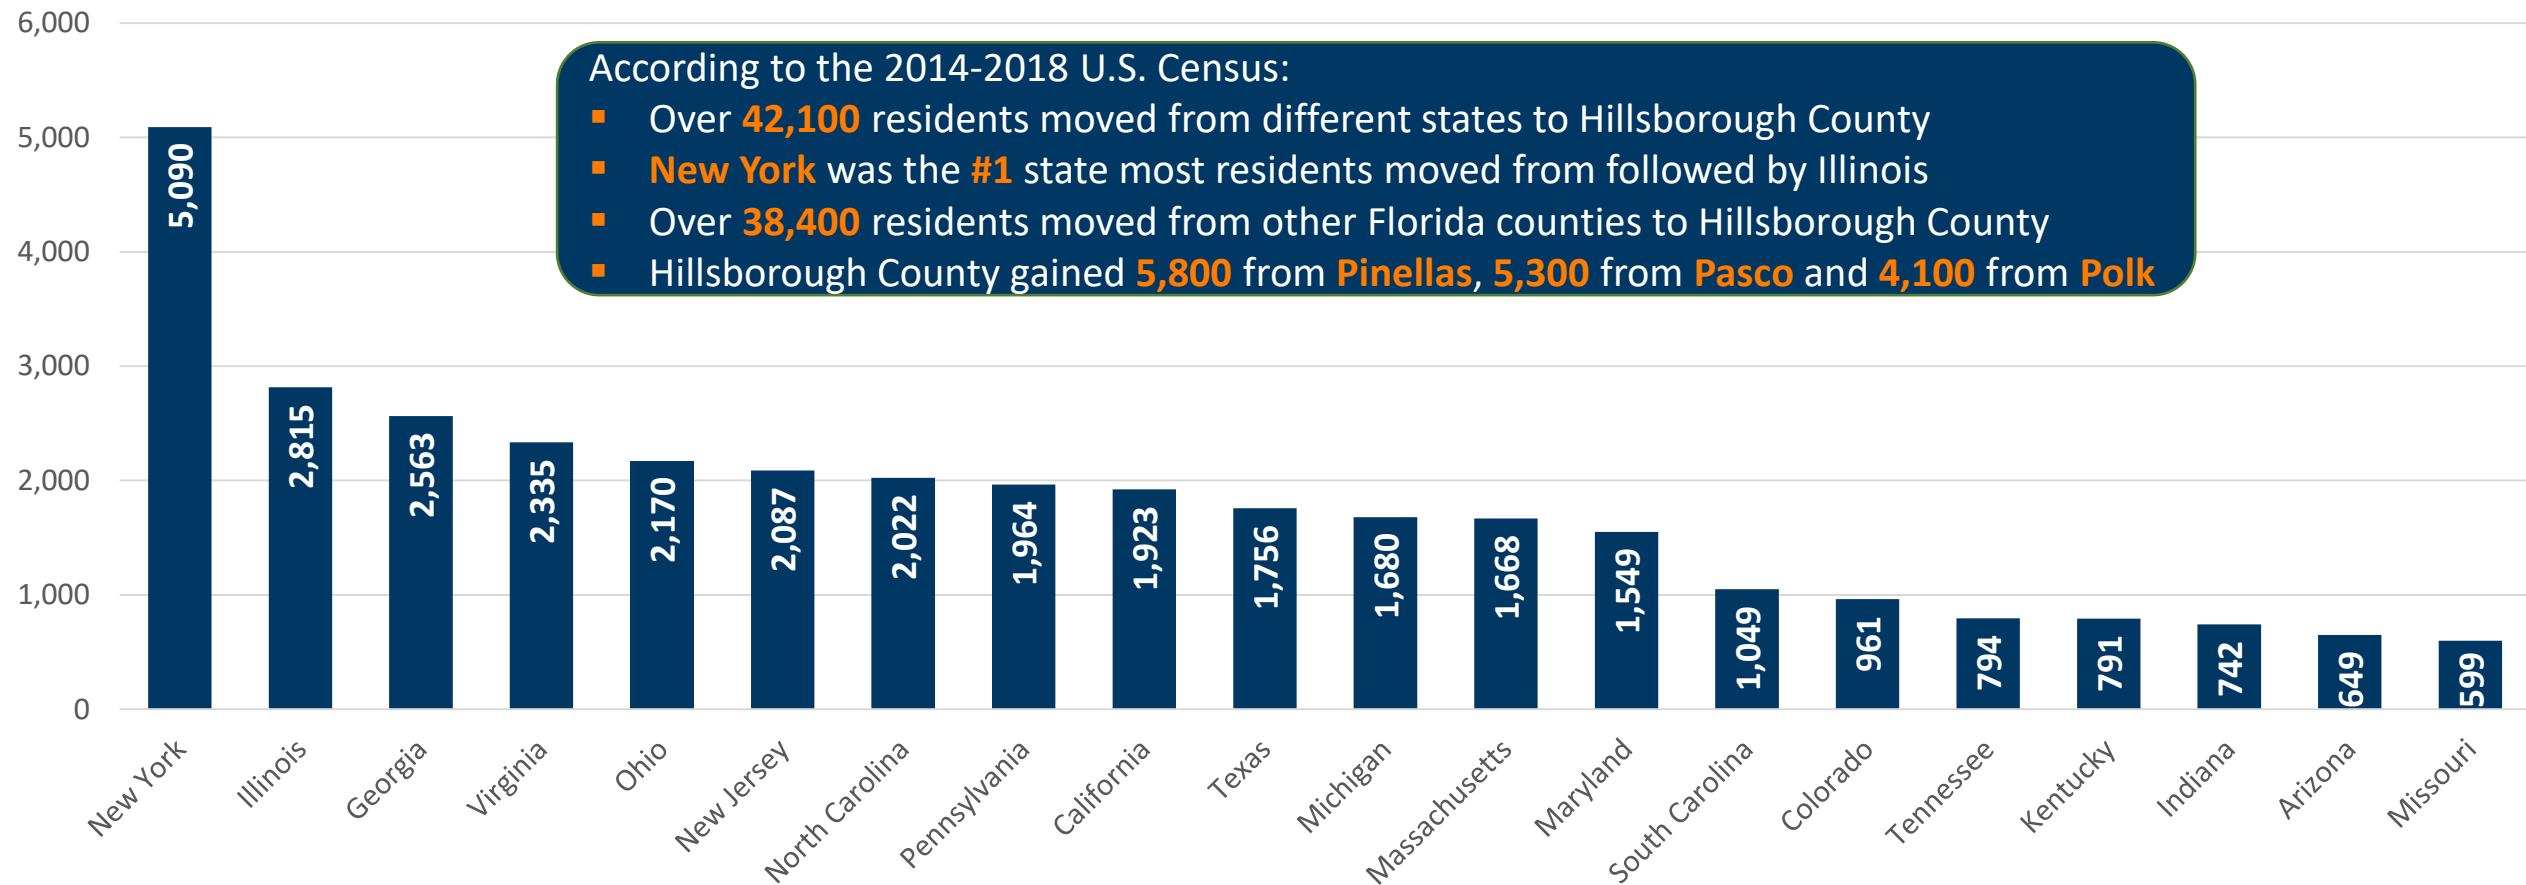

Top 20 States Residents Moved From – To Hillsborough County, FL

Top States Residents Moved From to Hillsborough County, FL

Where Residents Moved From to Hillsborough County, FL

Top 10 states residents moved from to Hillsborough County:

✓ New York	5,090
✓ Illinois	2,815
✓ Georgia	2,563
✓ Virginia	2,335
✓ Ohio	2,170
✓ New Jersey	2,087
✓ North Carolina	2,022
✓ Pennsylvania	1,964
✓ California	1,923
✓ Texas	1,756

- ✓ Click [here](#) for interactive map
- ✓ Click on any state to see number of movers

Top Florida Counties Residents Moved From – To Hillsborough County

Top Florida Counties Residents Moved From to Hillsborough County, FL

Top Florida Counties Residents Moved From – To Hillsborough County

Trend of Top States Residents Moved From To Hillsborough County

Total Movers By Top 20 States Between 2015 - 2018

Residents From Other Locations Outside the U.S.

Residents From Other Locations Outside the United States Moved to Hillsborough County