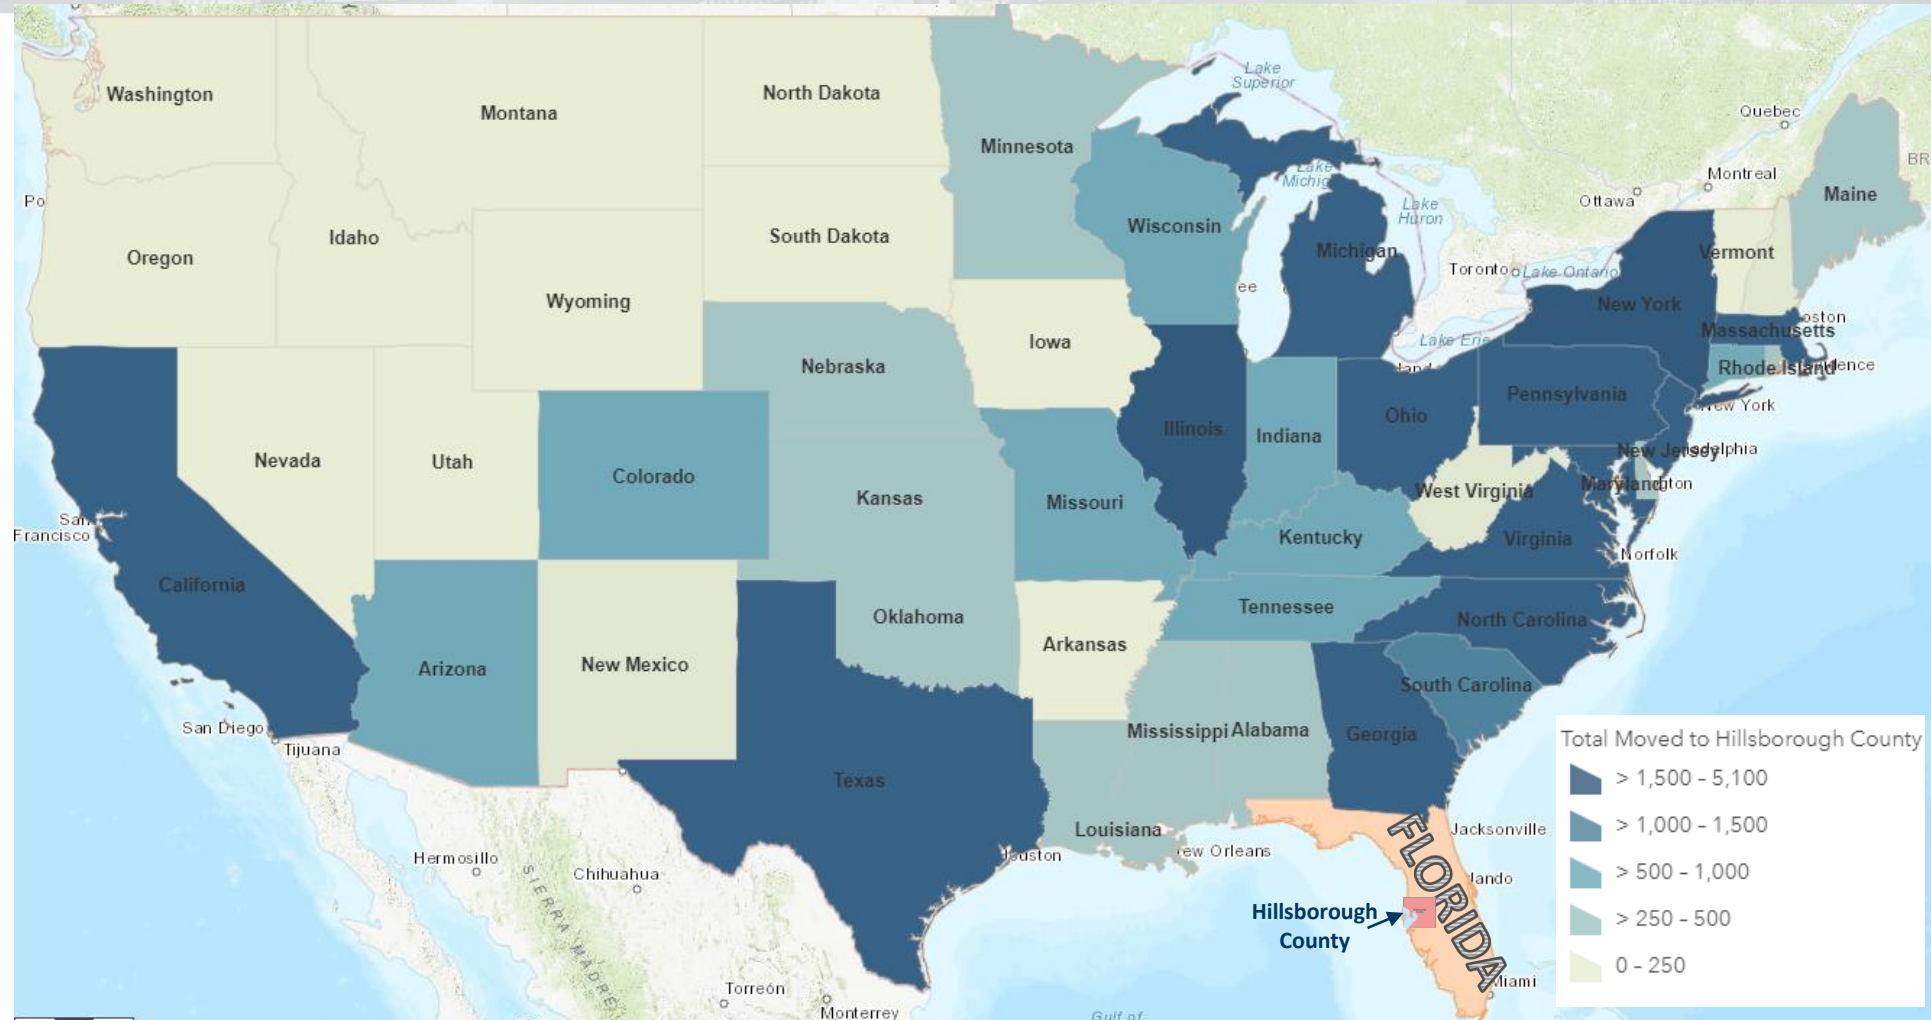

Top 20 States Residents Moved From – To Hillsborough County, FL

Top States Residents Moved From to Hillsborough County, FL

Where Residents Moved From to Hillsborough County, FL

Top 10 states residents moved from to Hillsborough County:

✓ New York	5,090
✓ Illinois	2,815
✓ Georgia	2,563
✓ Virginia	2,335
✓ Ohio	2,170
✓ New Jersey	2,087
✓ North Carolina	2,022
✓ Pennsylvania	1,964
✓ California	1,923
✓ Texas	1,756

- ✓ Click [here](#) for interactive map
- ✓ Click on any state to see number of movers

Top Florida Counties Residents Moved From – To Hillsborough County

Top Florida Counties Residents Moved From to Hillsborough County, FL

Top Florida Counties Residents Moved From – To Hillsborough County

Trend of Top States Residents Moved From To Hillsborough County

Total Movers By Top 20 States Between 2015 - 2018

Residents From Other Locations Outside the U.S.

Residents From Other Locations Outside the United States Moved to Hillsborough County