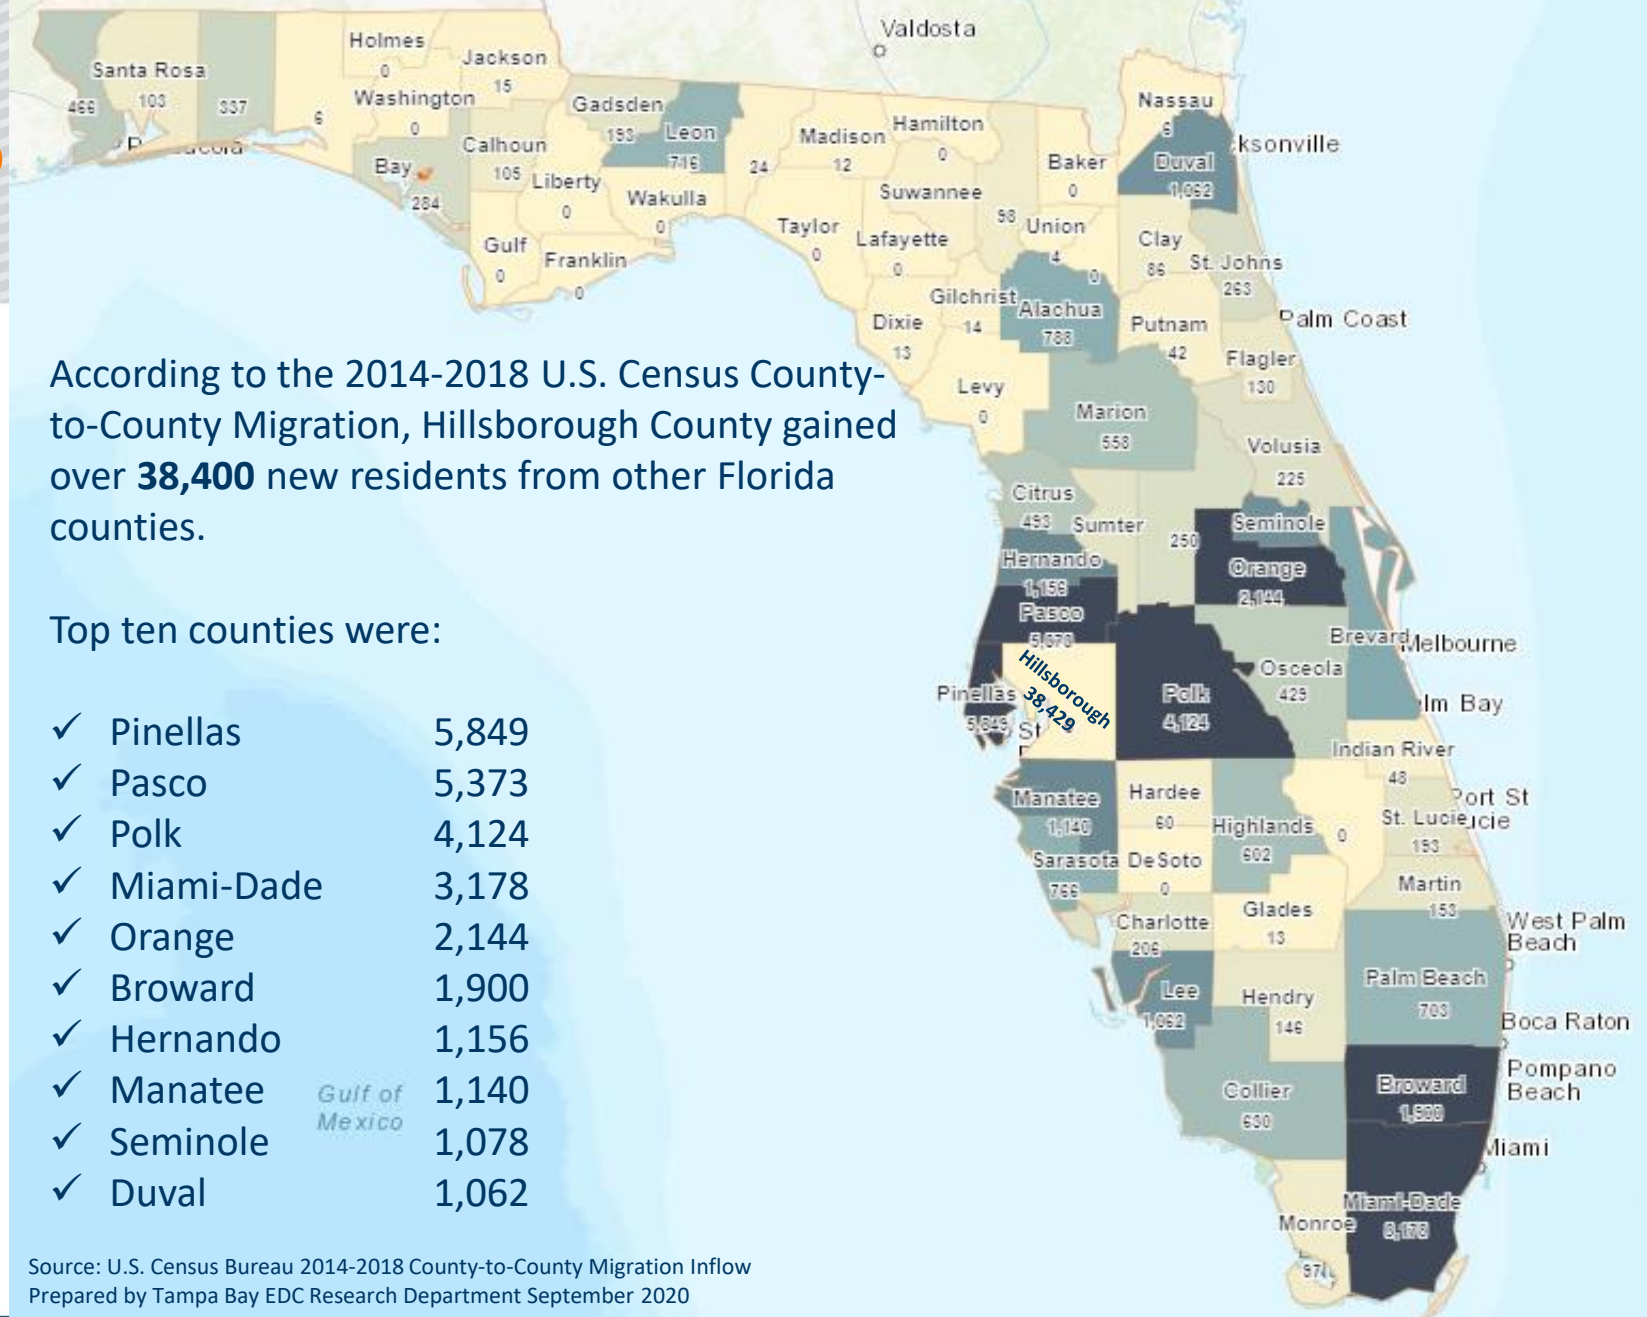

Top 20 States Residents Moved From – To Hillsborough County, FL

Top States Residents Moved From to Hillsborough County, FL

Where Residents Moved From to Hillsborough County, FL

Top 10 states residents moved from to Hillsborough County:

✓ New York	5,090
✓ Illinois	2,815
✓ Georgia	2,563
✓ Virginia	2,335
✓ Ohio	2,170
✓ New Jersey	2,087
✓ North Carolina	2,022
✓ Pennsylvania	1,964
✓ California	1,923
✓ Texas	1,756

- ✓ Click [here](#) for interactive map
- ✓ Click on any state to see number of movers

Top Florida Counties Residents Moved From – To Hillsborough County

Top Florida Counties Residents Moved From to Hillsborough County, FL

Top Florida Counties Residents Moved From – To Hillsborough County

Trend of Top States Residents Moved From To Hillsborough County

Total Movers By Top 20 States Between 2015 - 2018

Residents From Other Locations Outside the U.S.

Residents From Other Locations Outside the United States Moved to Hillsborough County