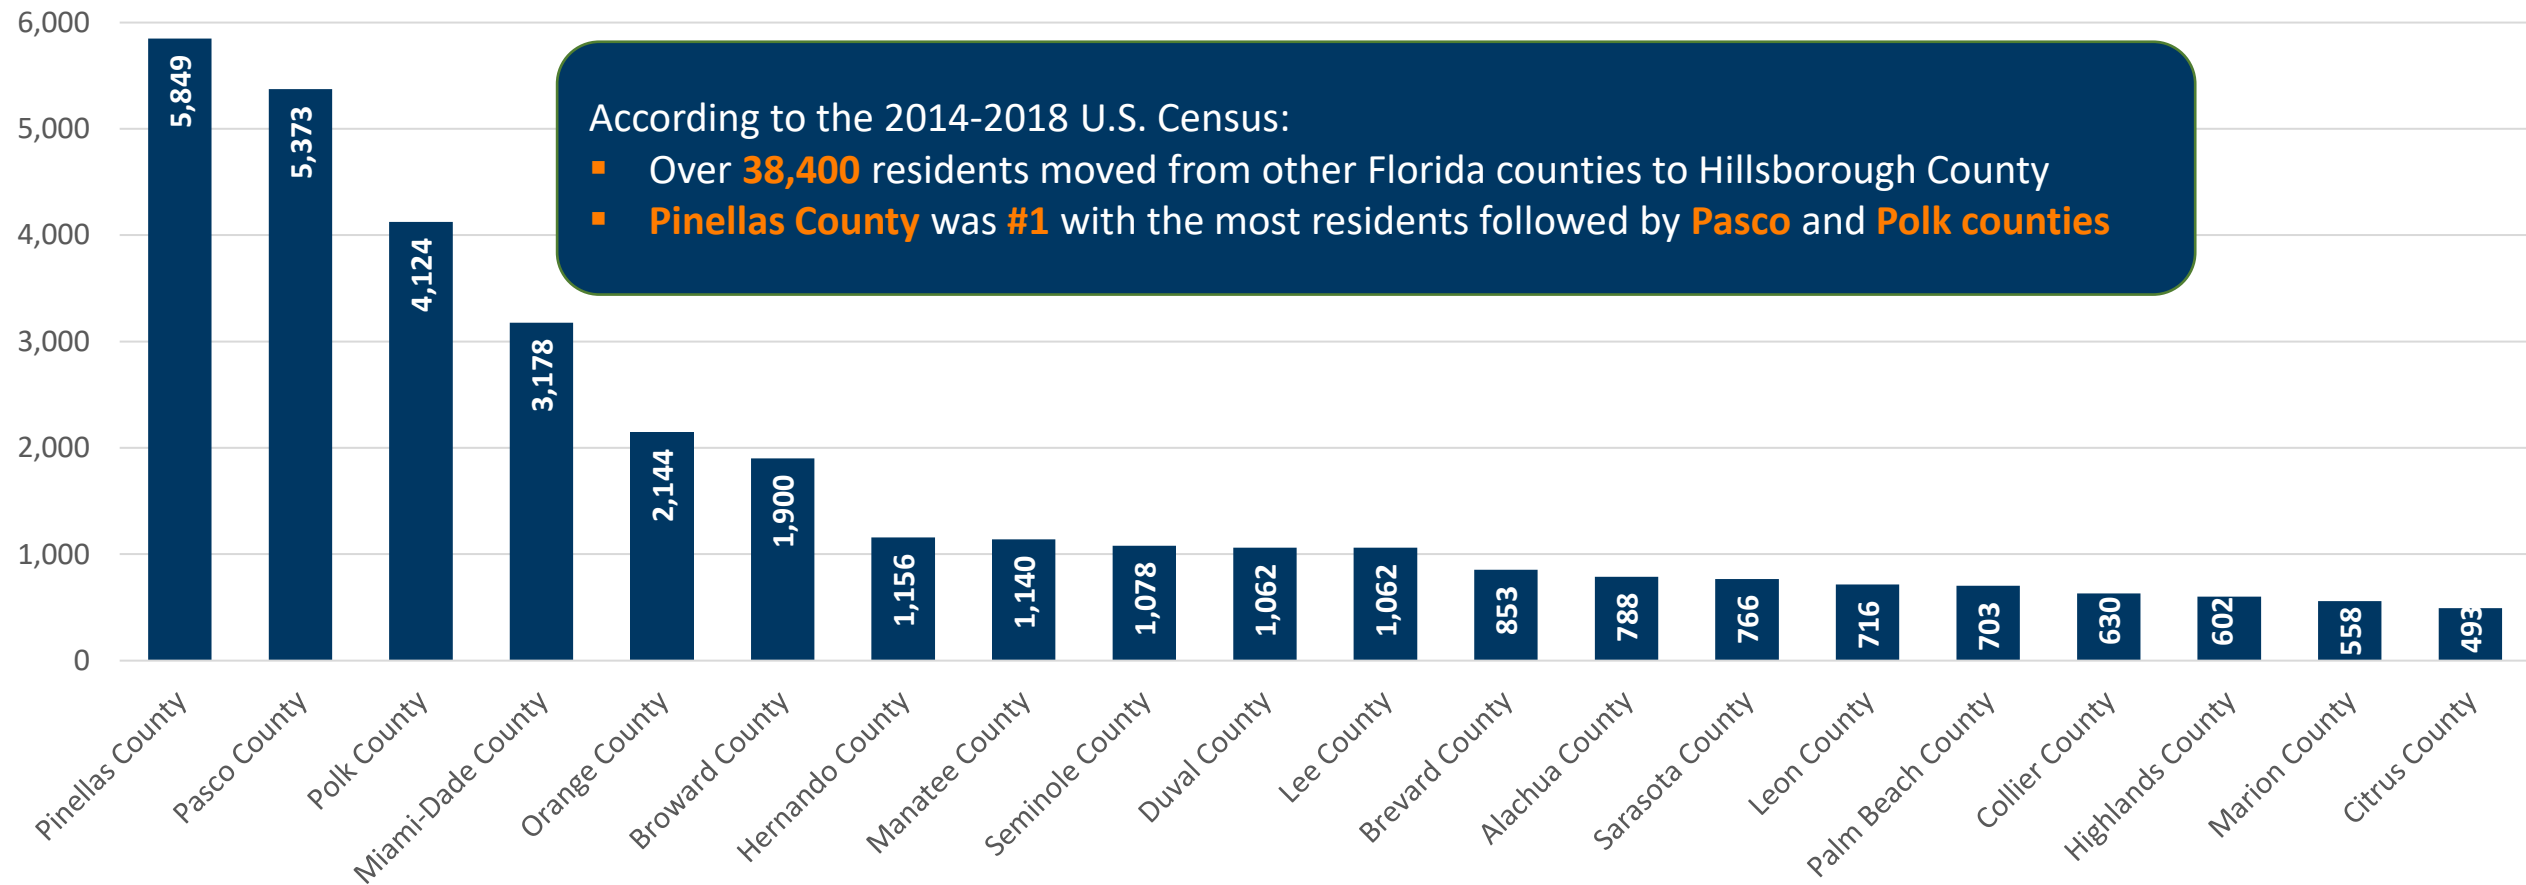

Top 20 States Residents Moved From – To Hillsborough County, FL

Top States Residents Moved From to Hillsborough County, FL

Where Residents Moved From to Hillsborough County, FL

Top 10 states residents moved from to Hillsborough County:

✓ New York	5,090
✓ Illinois	2,815
✓ Georgia	2,563
✓ Virginia	2,335
✓ Ohio	2,170
✓ New Jersey	2,087
✓ North Carolina	2,022
✓ Pennsylvania	1,964
✓ California	1,923
✓ Texas	1,756

- ✓ Click [here](#) for interactive map
- ✓ Click on any state to see number of movers

Top Florida Counties Residents Moved From – To Hillsborough County

Top Florida Counties Residents Moved From to Hillsborough County, FL

Top Florida Counties Residents Moved From – To Hillsborough County

Trend of Top States Residents Moved From To Hillsborough County

Total Movers By Top 20 States Between 2015 - 2018

Residents From Other Locations Outside the U.S.

Residents From Other Locations Outside the United States Moved to Hillsborough County