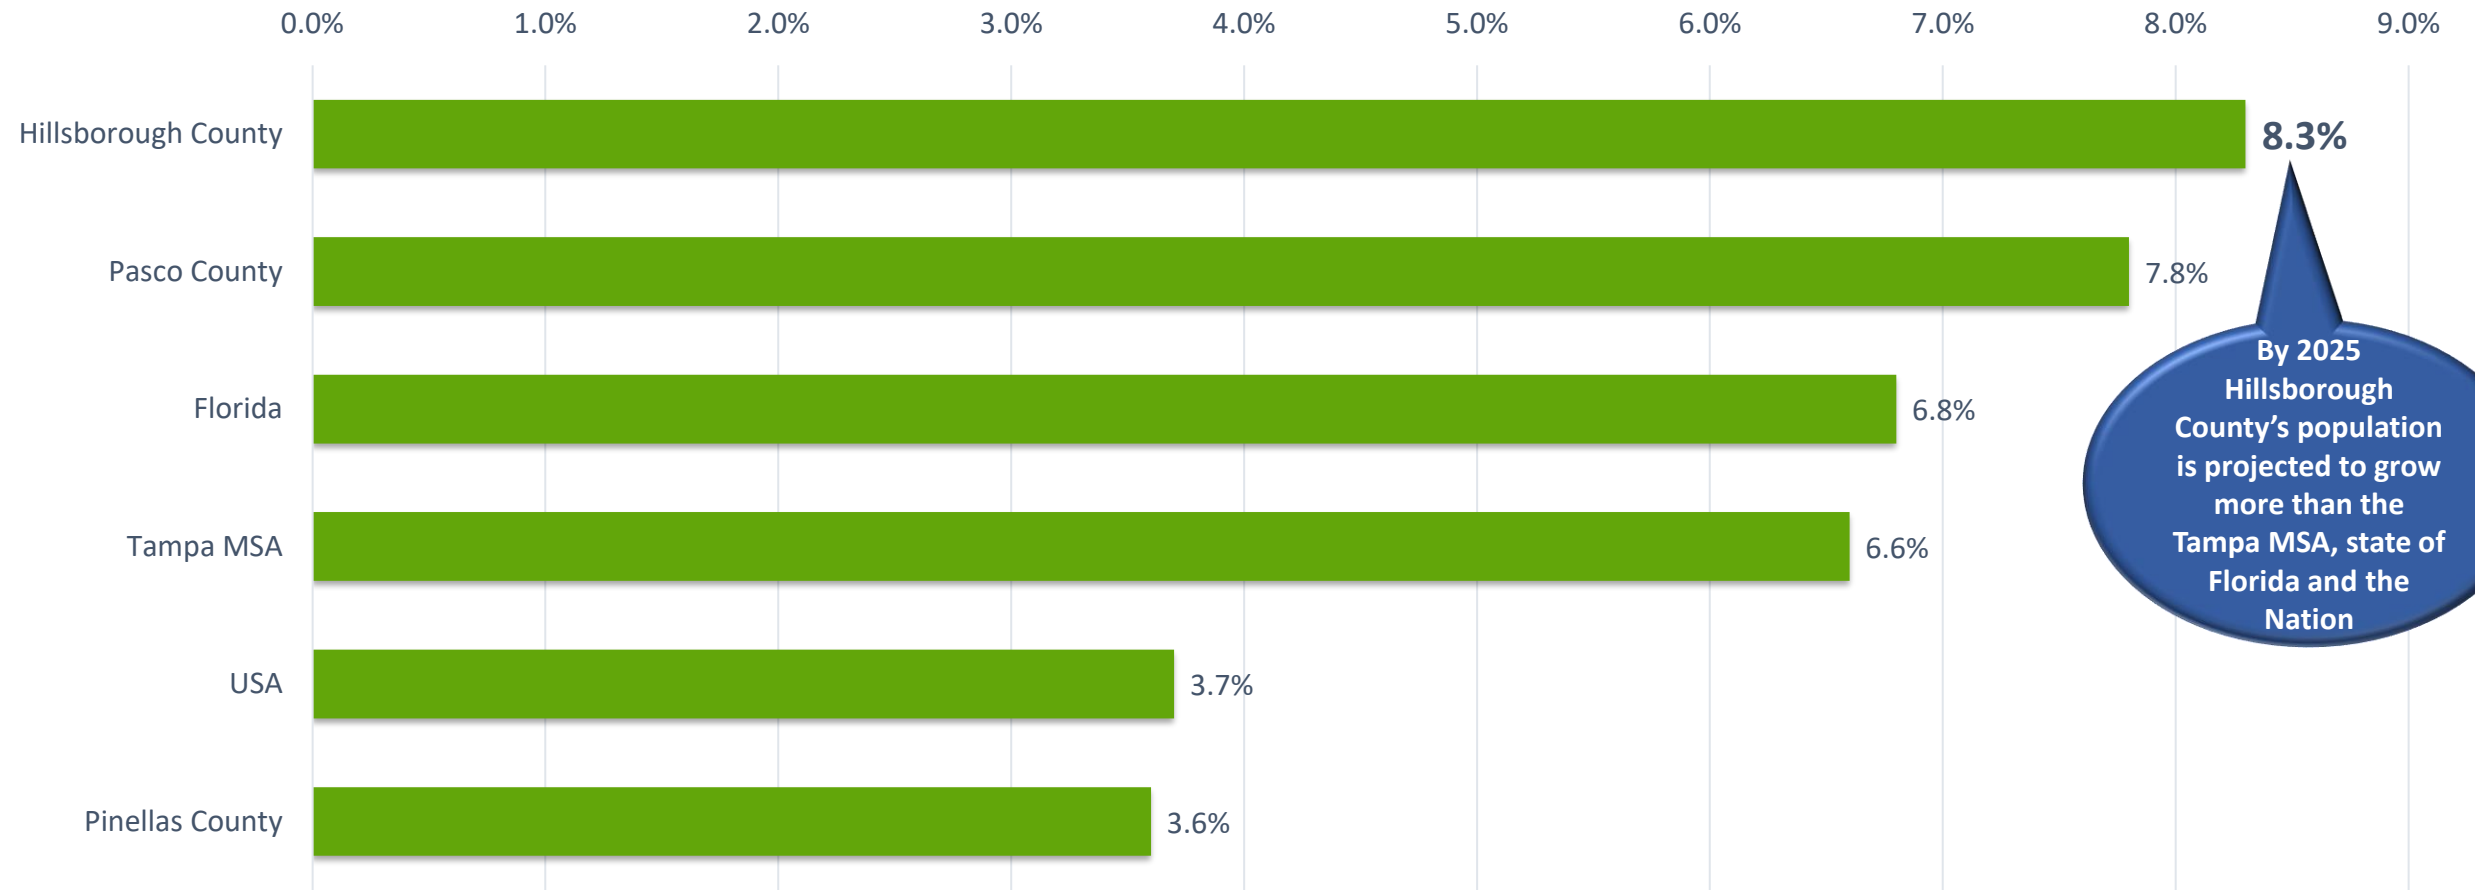

2020 – 2025 Population Growth

2020-2025 % Population Growth

By 2025 Hillsborough County's population is projected to grow more than the Tampa MSA, state of Florida and the Nation

2020 – 2025 Hillsborough County Population Growth By Zip Code

POPULATION

- Current population in Hillsborough County is over **1.4 million**.
- By 2025, Hillsborough County’s population is projected to add **123,300** more residents totaling over **1.6 million**.
- Tampa zip code 33602 is projected to grow the most at **22% followed by...**
- ...Riverview, Ruskin, Lithia, Gibsonton and Odessa.