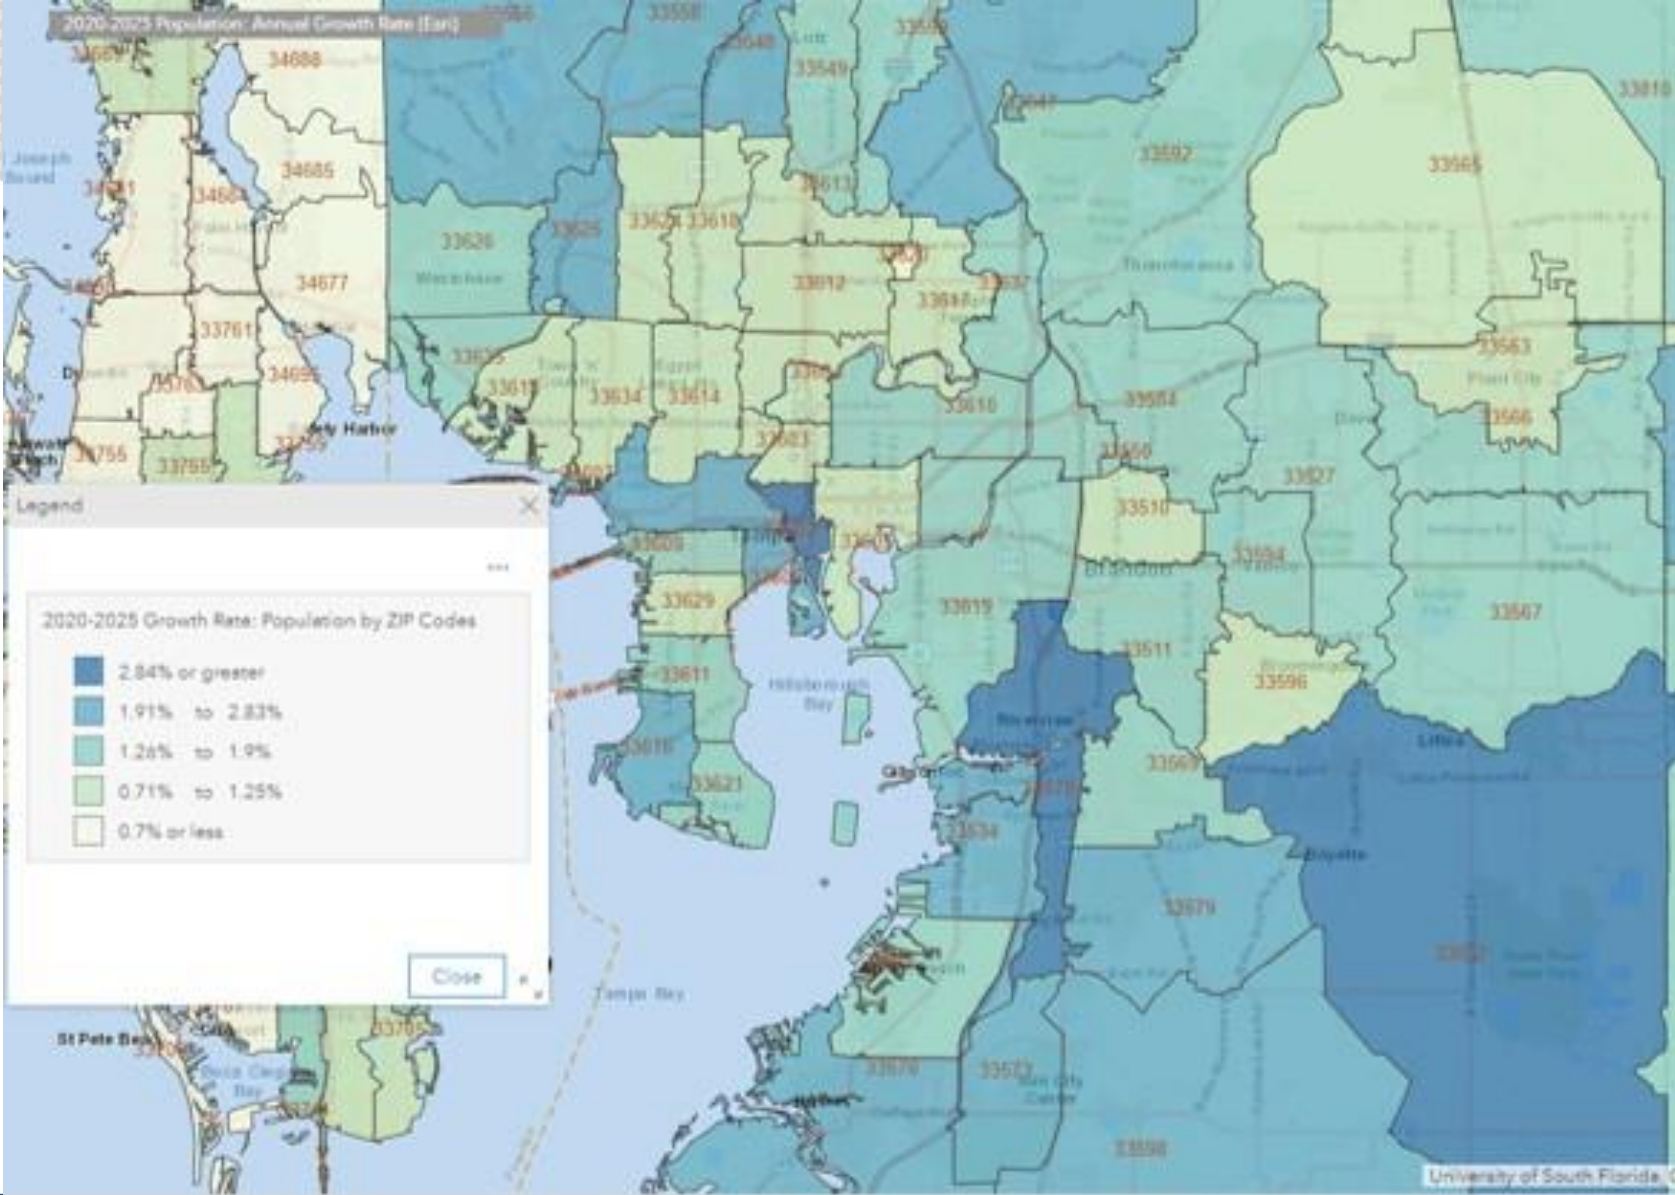

2020 – 2025 Population Growth

2020-2025 % Population Growth

By 2025 Hillsborough County's population is projected to grow more than the Tampa MSA, state of Florida and the Nation

2020 – 2025 Hillsborough County Population Growth By Zip Code

POPULATION

- Current population in Hillsborough County is over **1.4 million**.
- By 2025, Hillsborough County’s population is projected to add **123,300** more residents totaling over **1.6 million**.
- Tampa zip code 33602 is projected to grow the most at **22% followed by...**
- ...Riverview, Ruskin, Lithia, Gibsonton and Odessa.

2020 – 2025 Hillsborough County Population Growth By Zip Code (City)

Zip Codes Projected to Grow 10% or More