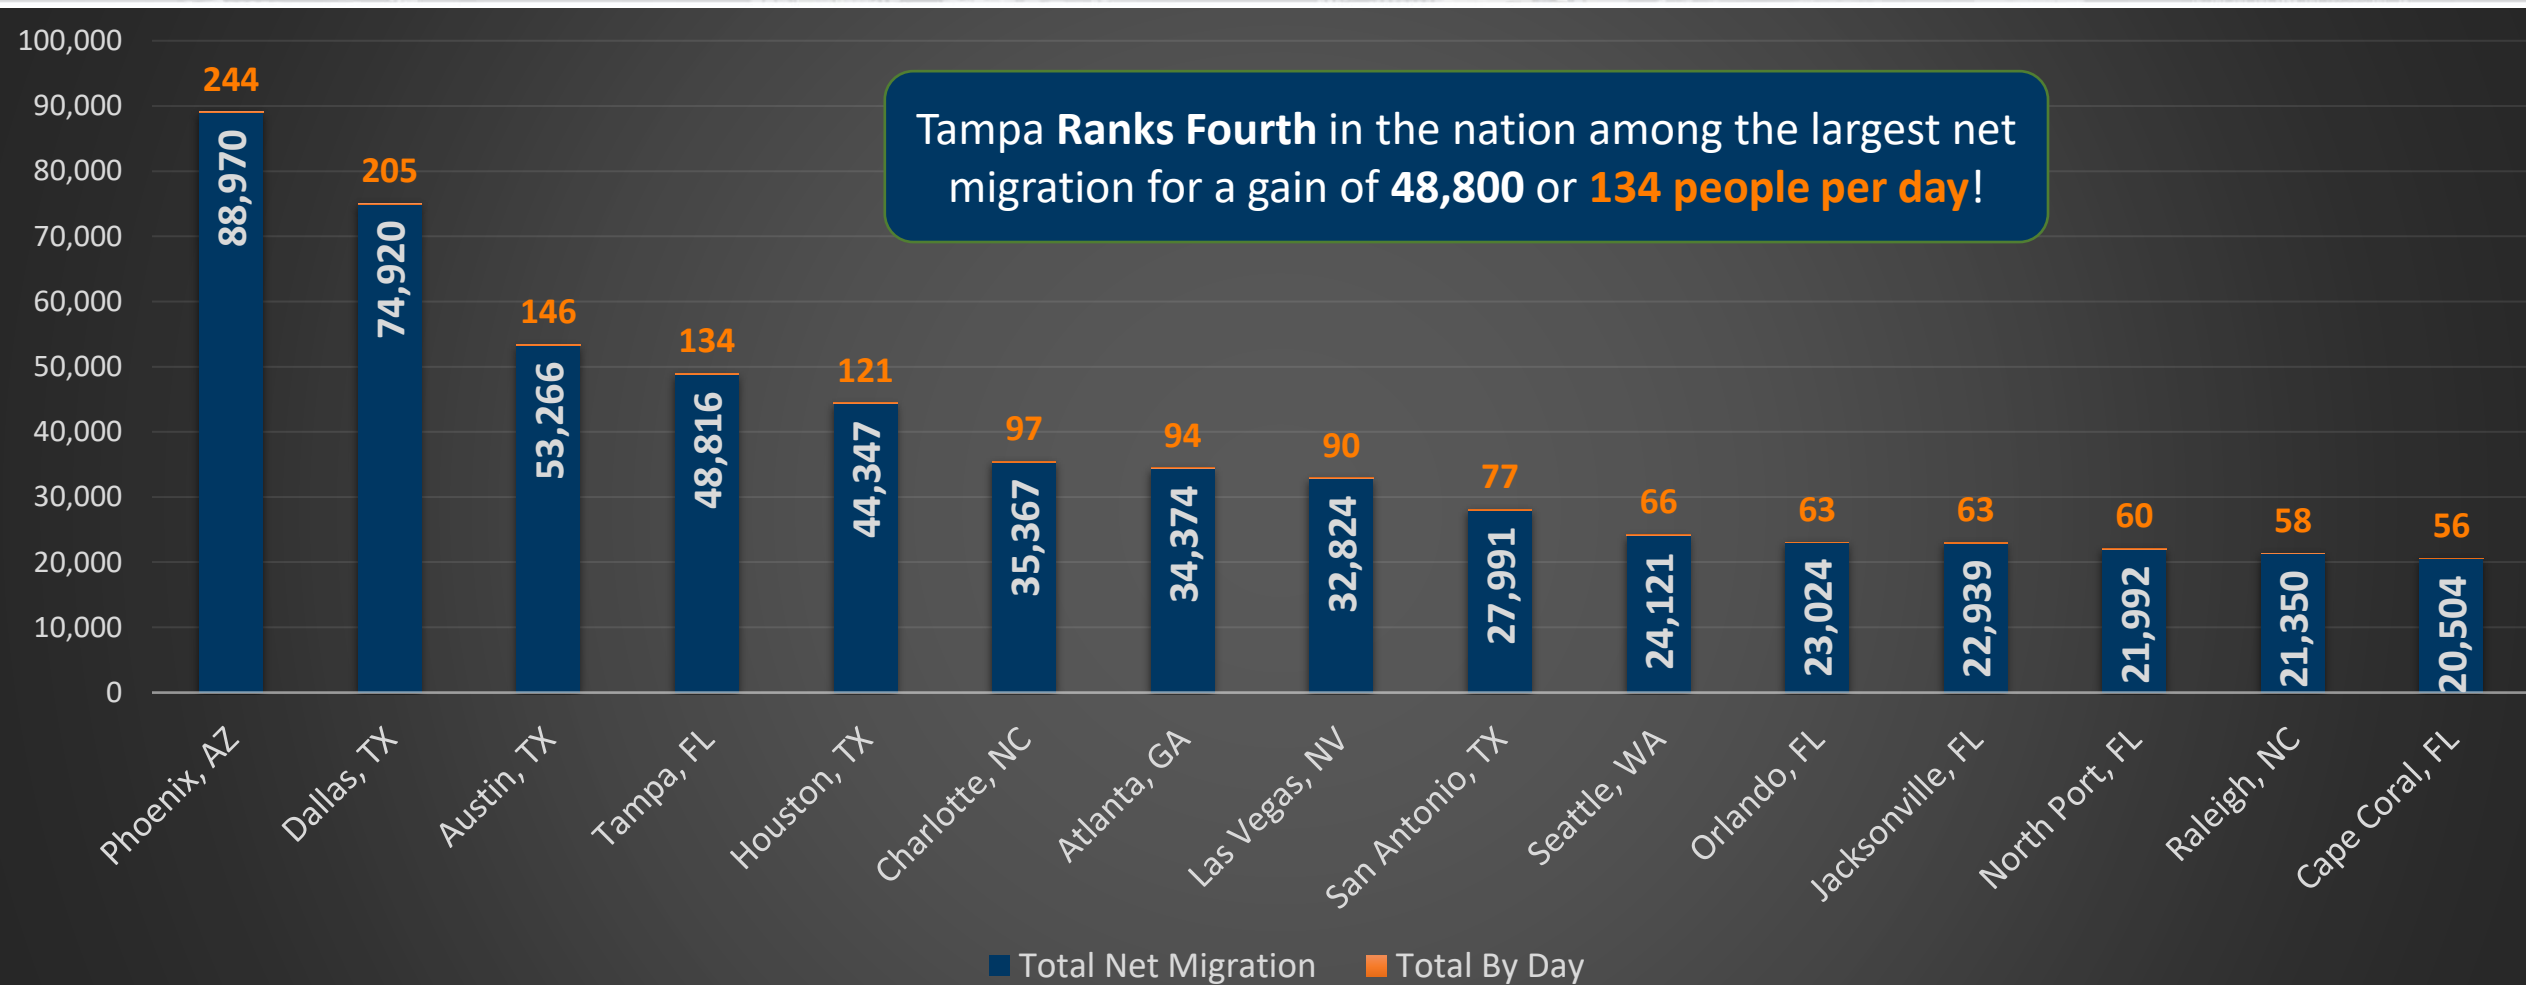

State Net Migration Trend

MSA Net Migration Trend

Florida County Net Migration Trend