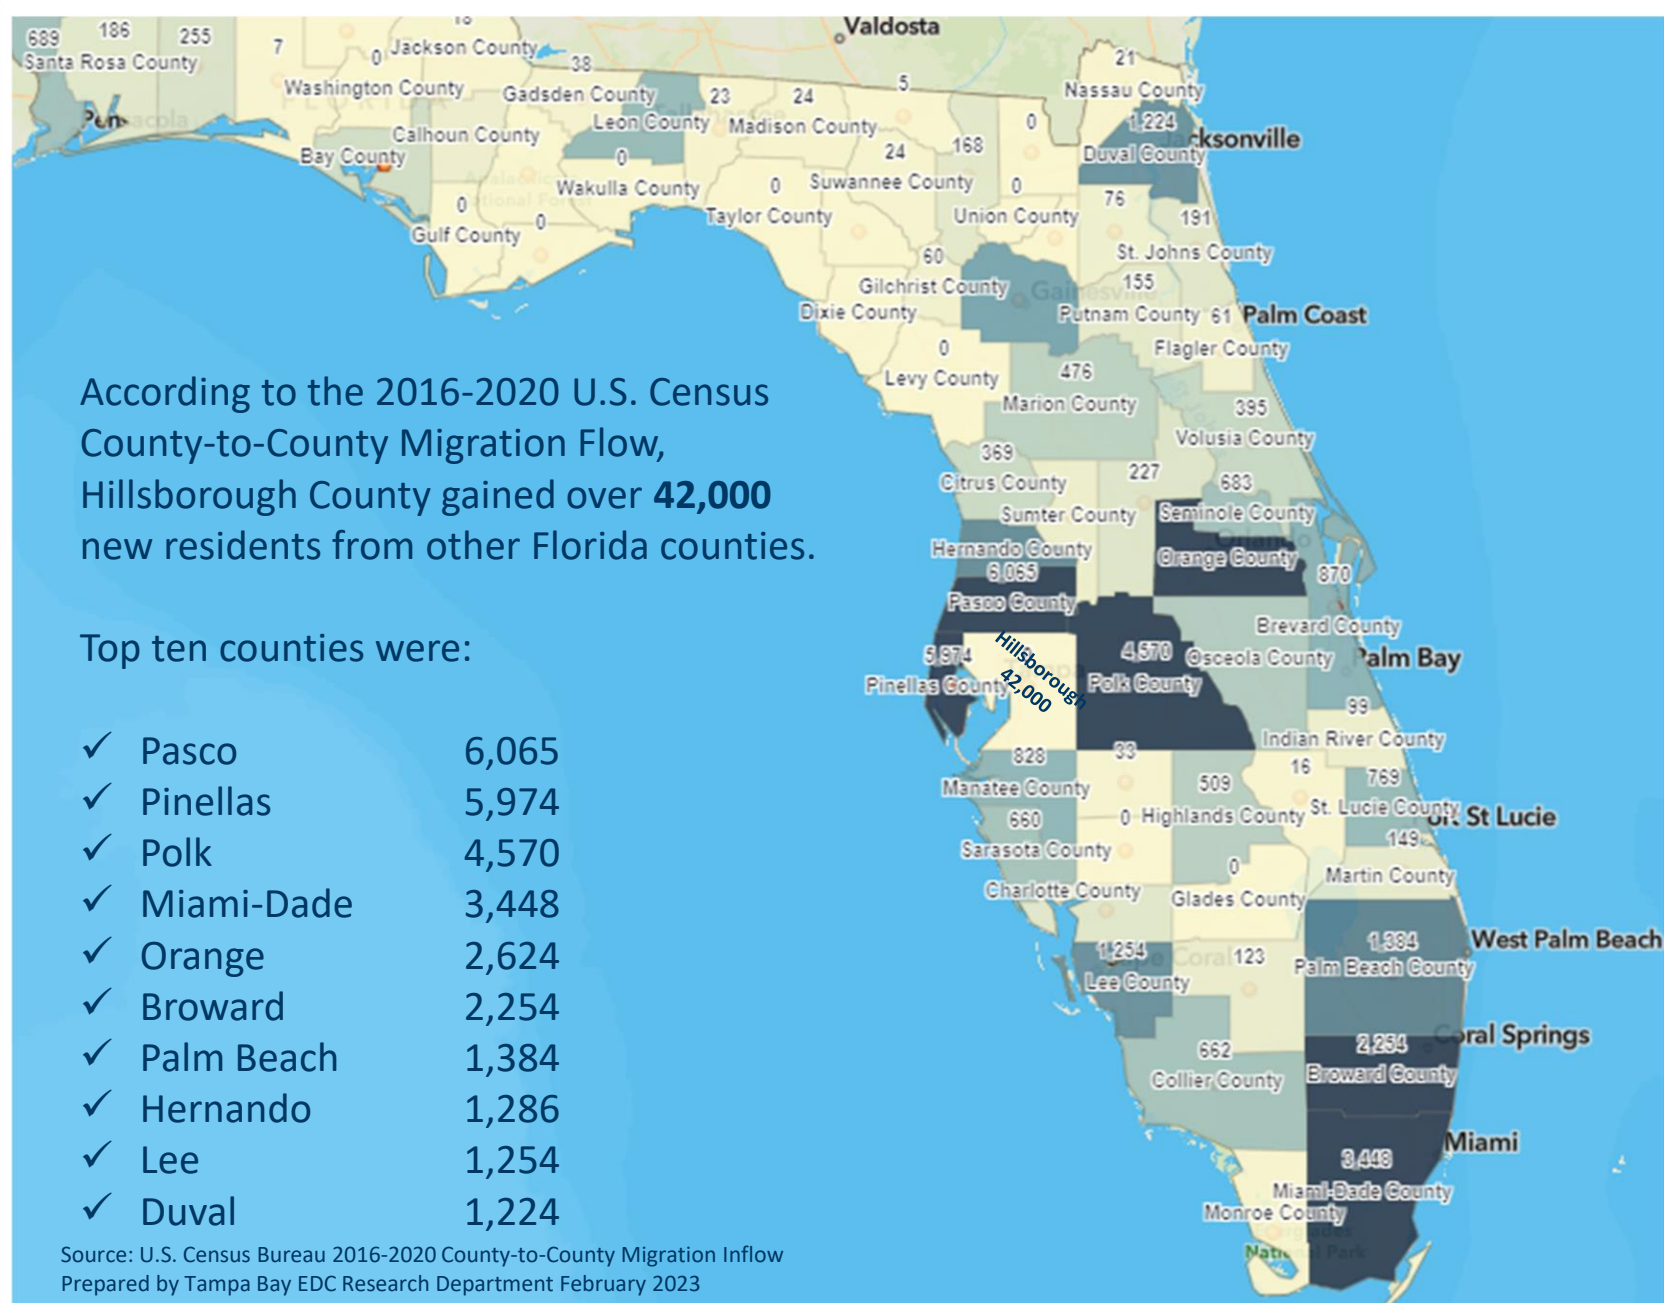

- Between the 2012-2016 and 2016-2020 5-year ACS Migration Inflow, more **New Yorkers** moved to Hillsborough County than any other state. **New Yorkers** peaked to nearly 5,100 during 2014-2018 and added nearly 4,500 new arrivals in 2016-2020
- Compared to the previous four ACS Surveys, in 2016-2020 these states saw the highest number of movers:
 - Georgia, Virginia, Texas, New Jersey, Pennsylvania, North Carolina, Kentucky, Indiana, Alabama and Arizona

New Yorkers Have Flocked to Hillsborough County more than a Decade

Anyone who has lived in the Tampa/Hillsborough County area for a number of years has already guessed where the majority of people are coming from.

According to the [2021 United Van Lines annual national movers study](#) these are the top ten states people are fleeing:

- **California**
- **New York**
- **Illinois**
- **Pennsylvania**
- **Massachusetts**
- Washington
- **Colorado**
- **Indiana**
- **Michigan**
- Wisconsin

States in bold are the same states moving here

New York has been the #1 state residents moved from to live in Hillsborough County since the first 5-year survey began in 2005-2009

Top Florida Counties Residents Moved From To Hillsborough County