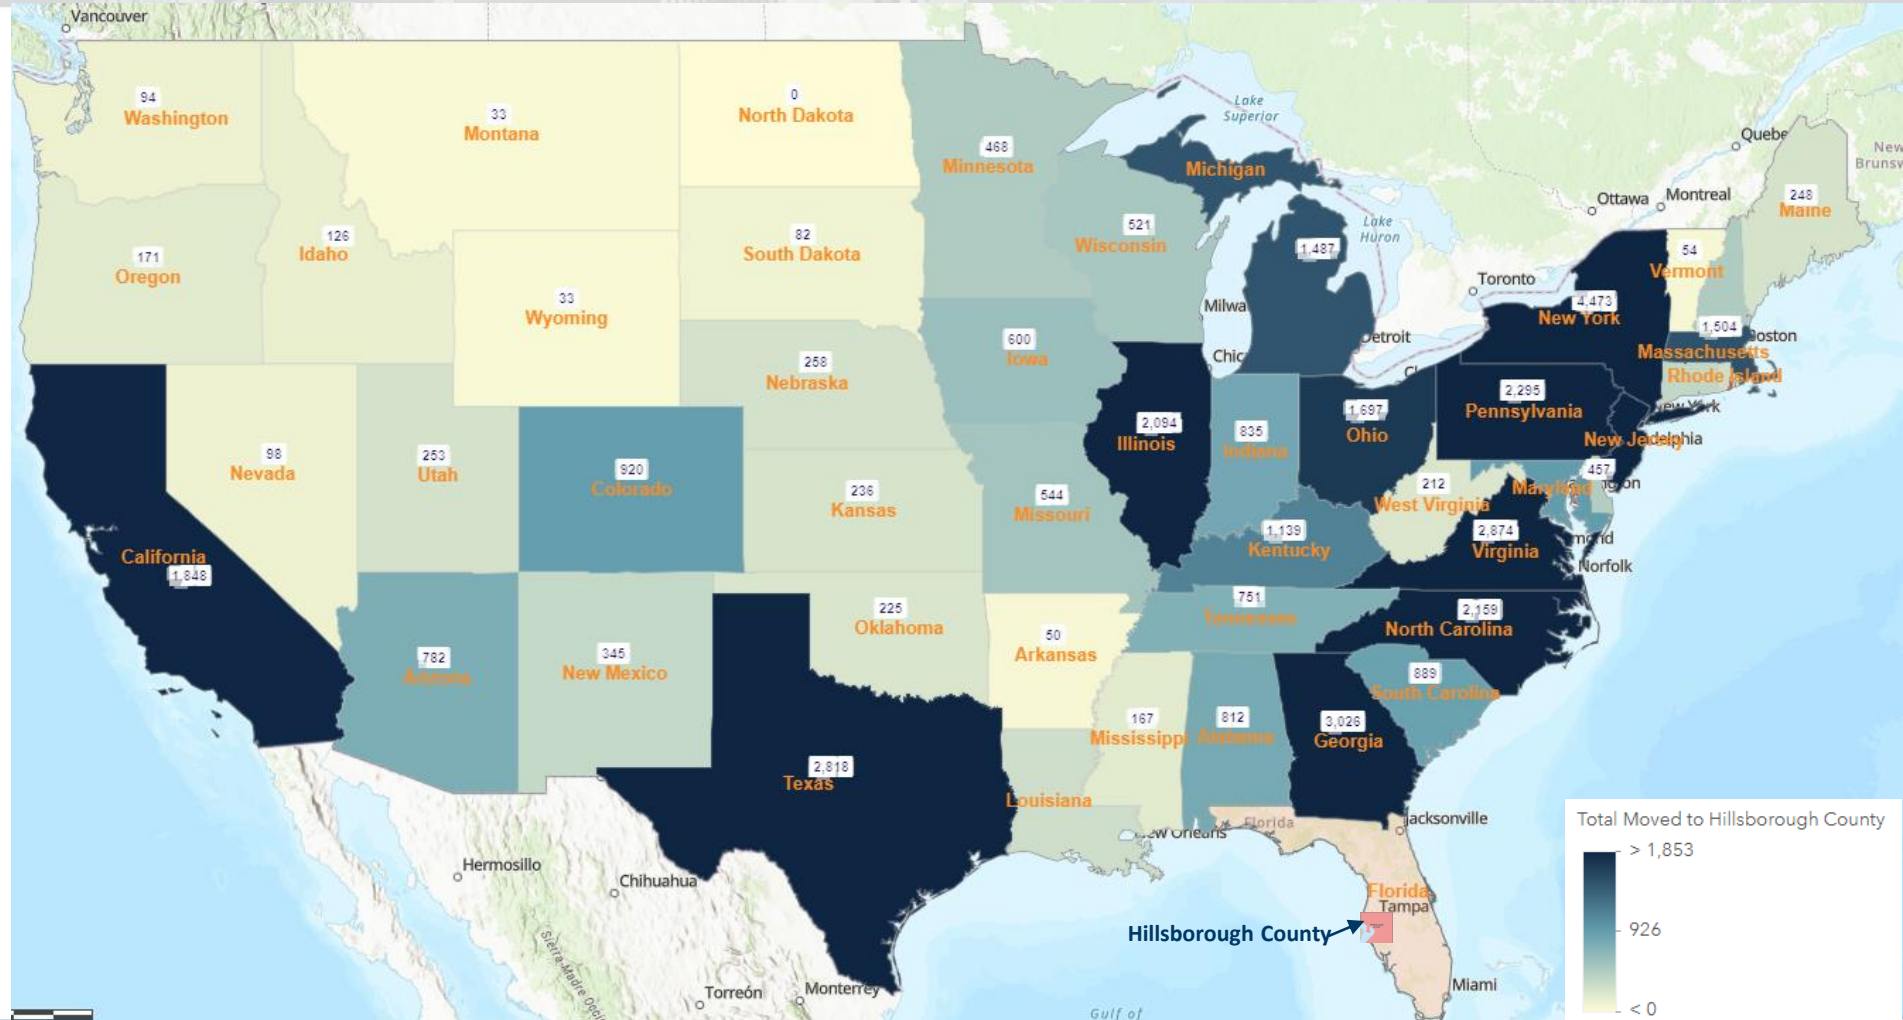

Over 43,000 Residents Moved to Hillsborough County, FL From a Different State

Some reasons why people are moving:

- ✓ New job opportunities
- ✓ Increased work flexibility
- ✓ Lifestyle
- ✓ Closer to family

Top 10 states residents moved from to Hillsborough County:

- ✓ New York 4,473
- ✓ Georgia 3,026
- ✓ Virginia 2,874
- ✓ Texas 2,818
- ✓ New Jersey 2,445
- ✓ Pennsylvania 2,295
- ✓ North Carolina 2,159
- ✓ Illinois 2,094
- ✓ California 1,848
- ✓ Ohio 1,697