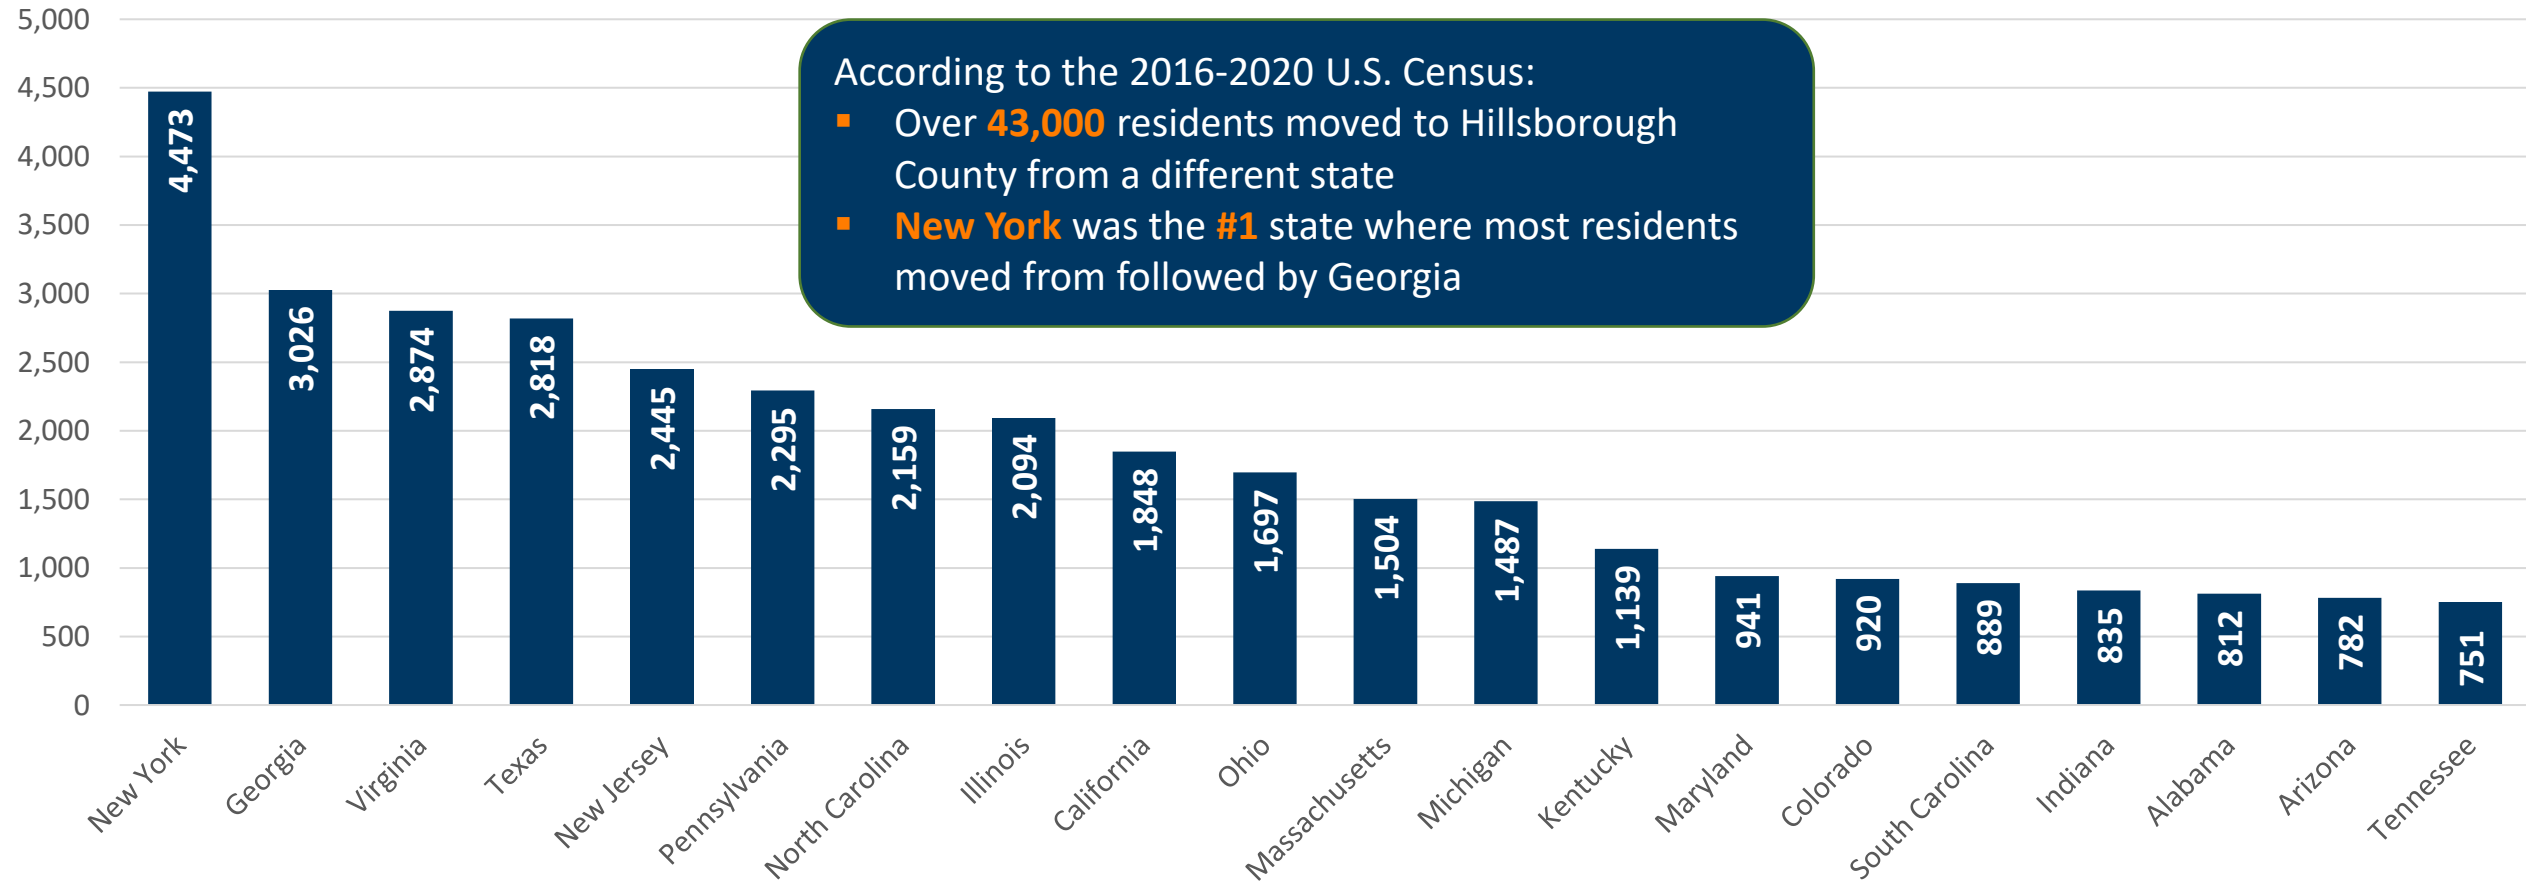

Top 20 States Residents Moved From To Hillsborough County, FL

In-Migration Flow