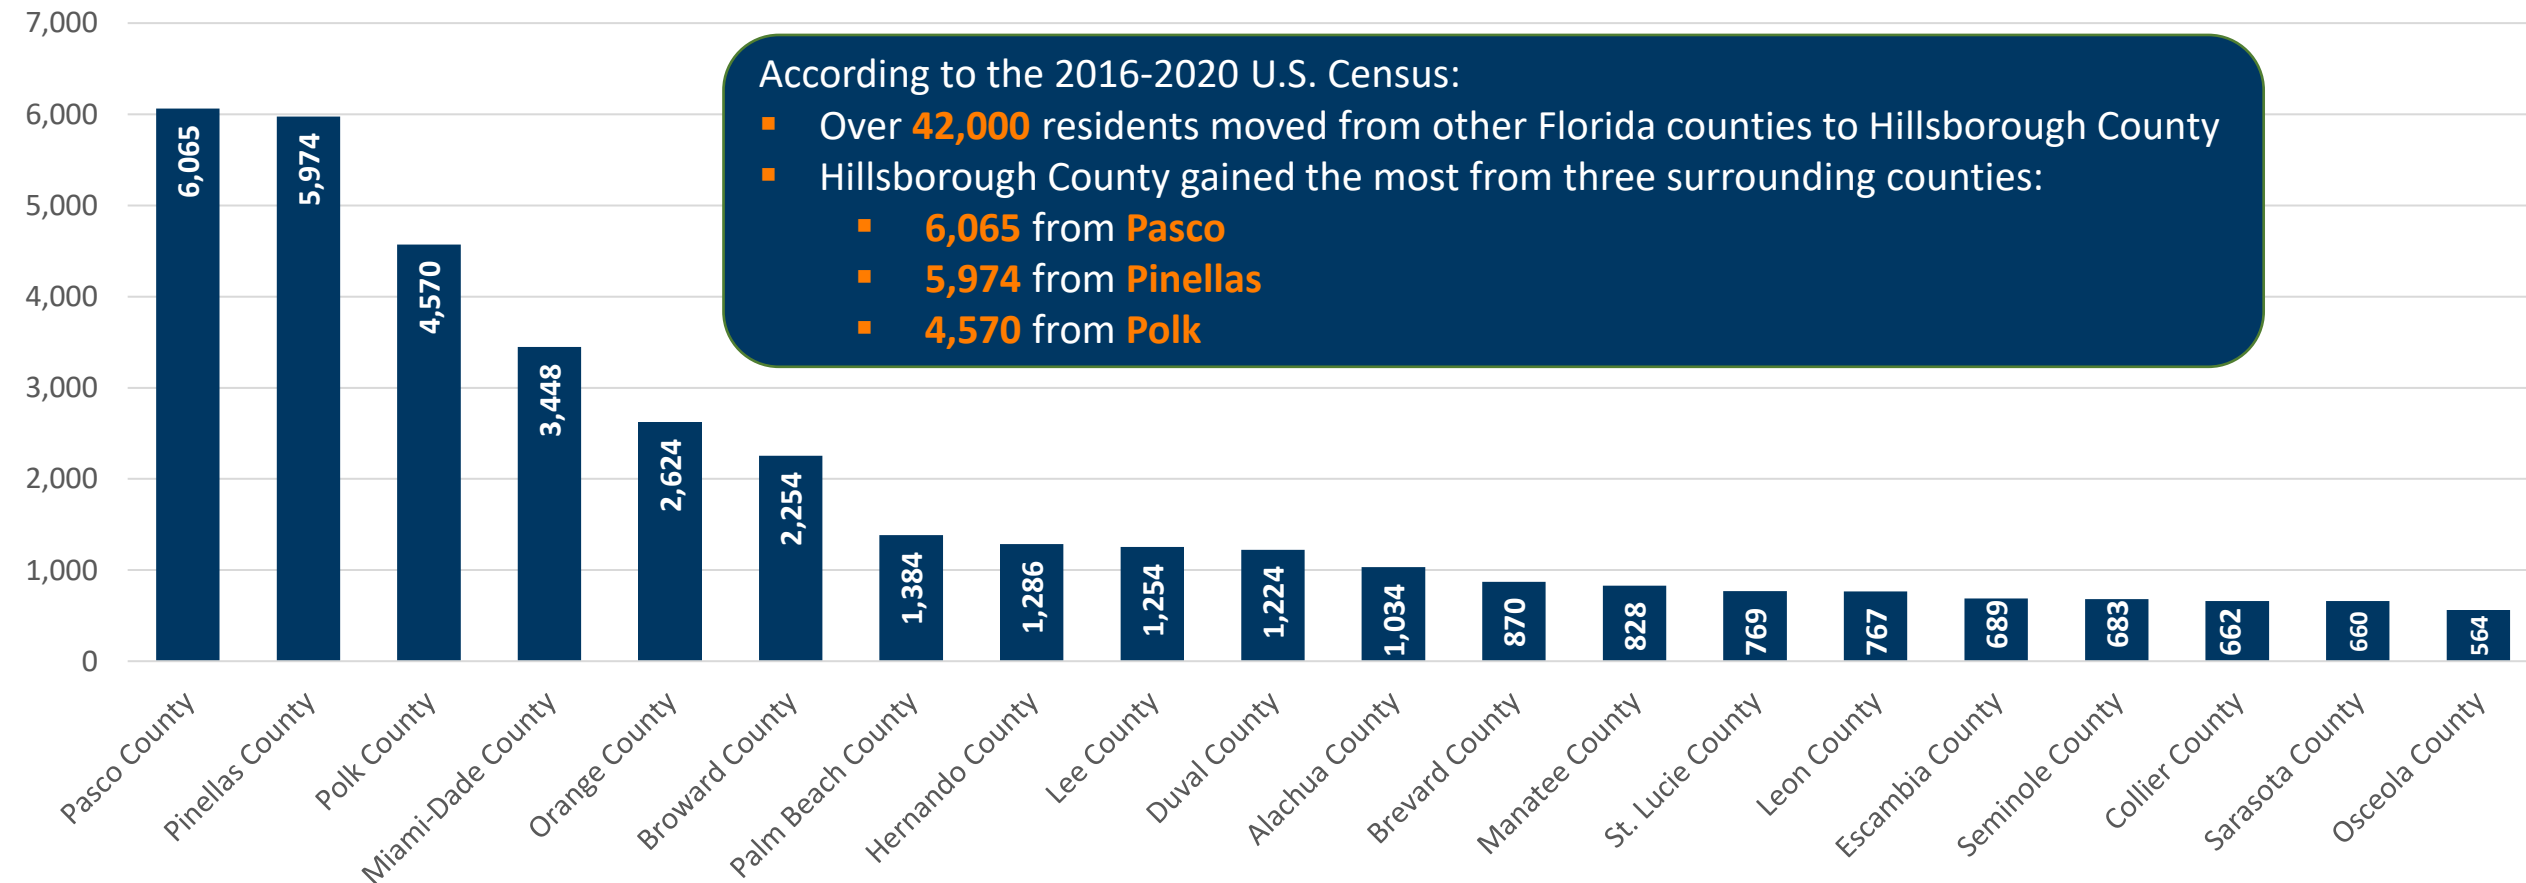

- Between the 2012-2016 and 2016-2020 5-year ACS Migration Inflow, more **New Yorkers** moved to Hillsborough County than any other state. **New Yorkers** peaked to nearly 5,100 during 2014-2018 and added nearly 4,500 new arrivals in 2016-2020
- Compared to the previous four ACS Surveys, in 2016-2020 these states saw the highest number of movers:
 - Georgia, Virginia, Texas, New Jersey, Pennsylvania, North Carolina, Kentucky, Indiana, Alabama and Arizona

According to the [2021 United Van Lines annual national movers study](#) these are the top ten states people are fleeing:

- **California**
- **New York**
- **Illinois**
- **Pennsylvania**
- **Massachusetts**
- Washington
- **Colorado**
- **Indiana**
- **Michigan**
- Wisconsin

States in bold are the same states moving here

New York has been the #1 state residents moved from to live in Hillsborough County since the first 5-year survey began in 2005-2009

Top Florida Counties Residents Moved From To Hillsborough County

Top Florida counties that had the most residents move to Hillsborough County

Florida County-to-County In-Migration Flow

Florida Counties Moving Trend

Top 20 Florida Counties Residents Came From During Each 5-Year ACS Migration Inflow