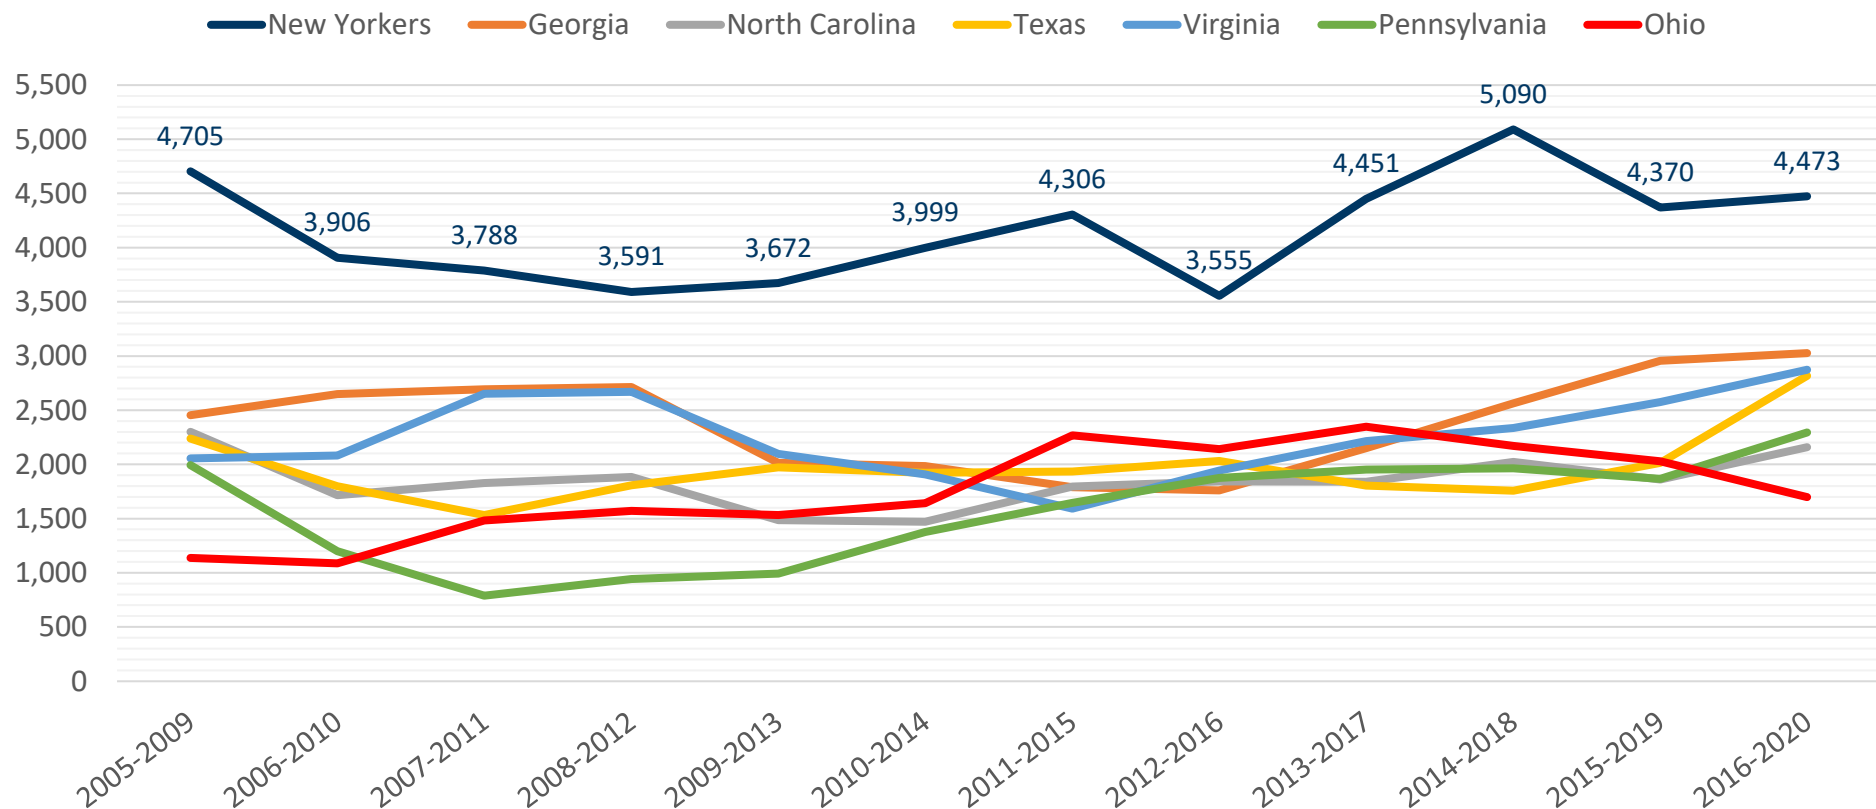

New Yorkers Have Flocked to Hillsborough County more than a Decade

Anyone who has lived in the Tampa/Hillsborough County area for a number of years has already guessed where the majority of people are coming from.

According to the [2021 United Van Lines annual national movers study](#) these are the top ten states people are fleeing:

- **California**
- **New York**
- **Illinois**
- **Pennsylvania**
- **Massachusetts**
- Washington
- **Colorado**
- **Indiana**
- **Michigan**
- Wisconsin

States in bold are the same states moving here

New York has been the #1 state residents moved from to live in Hillsborough County since the first 5-year survey began in 2005-2009