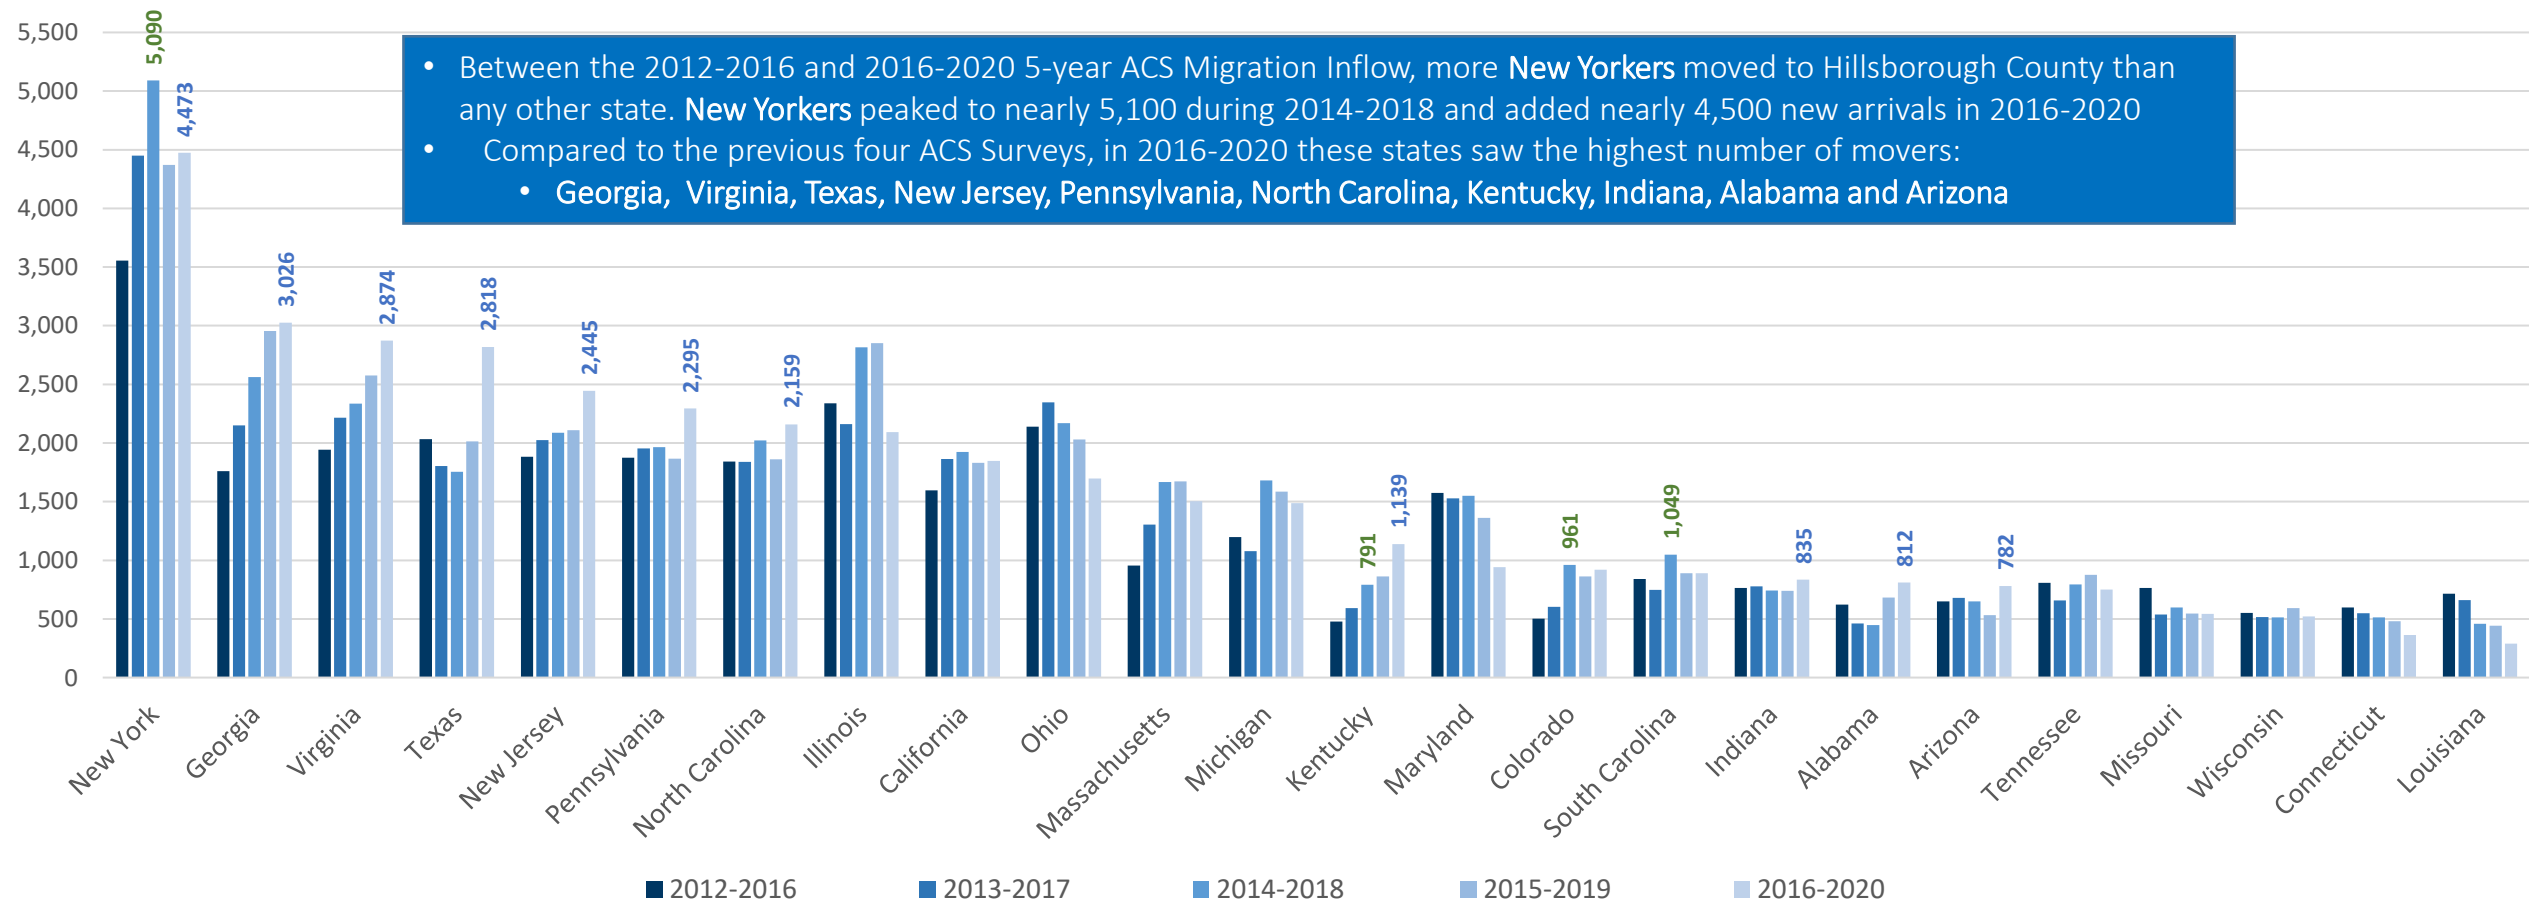

Top 10 states residents moved from to Hillsborough County:

- ✓ New York 4,473
- ✓ Georgia 3,026
- ✓ Virginia 2,874
- ✓ Texas 2,818
- ✓ New Jersey 2,445
- ✓ Pennsylvania 2,295
- ✓ North Carolina 2,159
- ✓ Illinois 2,094
- ✓ California 1,848
- ✓ Ohio 1,697

Top 20 States Residents Moved From To Hillsborough County, FL

In-Migration Flow

Top 20 States Residents Moved To Hillsborough County versus Total Residents Moved Out

In-Migration vs. Out-Migration Flow

According to the 2016-2020 In-Migration vs Out-Migration:

- **New York** showed the most gain in residents of nearly **2,800** followed neighboring state New Jersey with over **1,600**

States With Consistent Movers

Top 24 States Residents Came From Consistently During Each 5-Year ACS Migration Inflow

- Between the 2012-2016 and 2016-2020 5-year ACS Migration Inflow, more **New Yorkers** moved to Hillsborough County than any other state. **New Yorkers** peaked to nearly 5,100 during 2014-2018 and added nearly 4,500 new arrivals in 2016-2020
- Compared to the previous four ACS Surveys, in 2016-2020 these states saw the highest number of movers:
 - Georgia, Virginia, Texas, New Jersey, Pennsylvania, North Carolina, Kentucky, Indiana, Alabama and Arizona