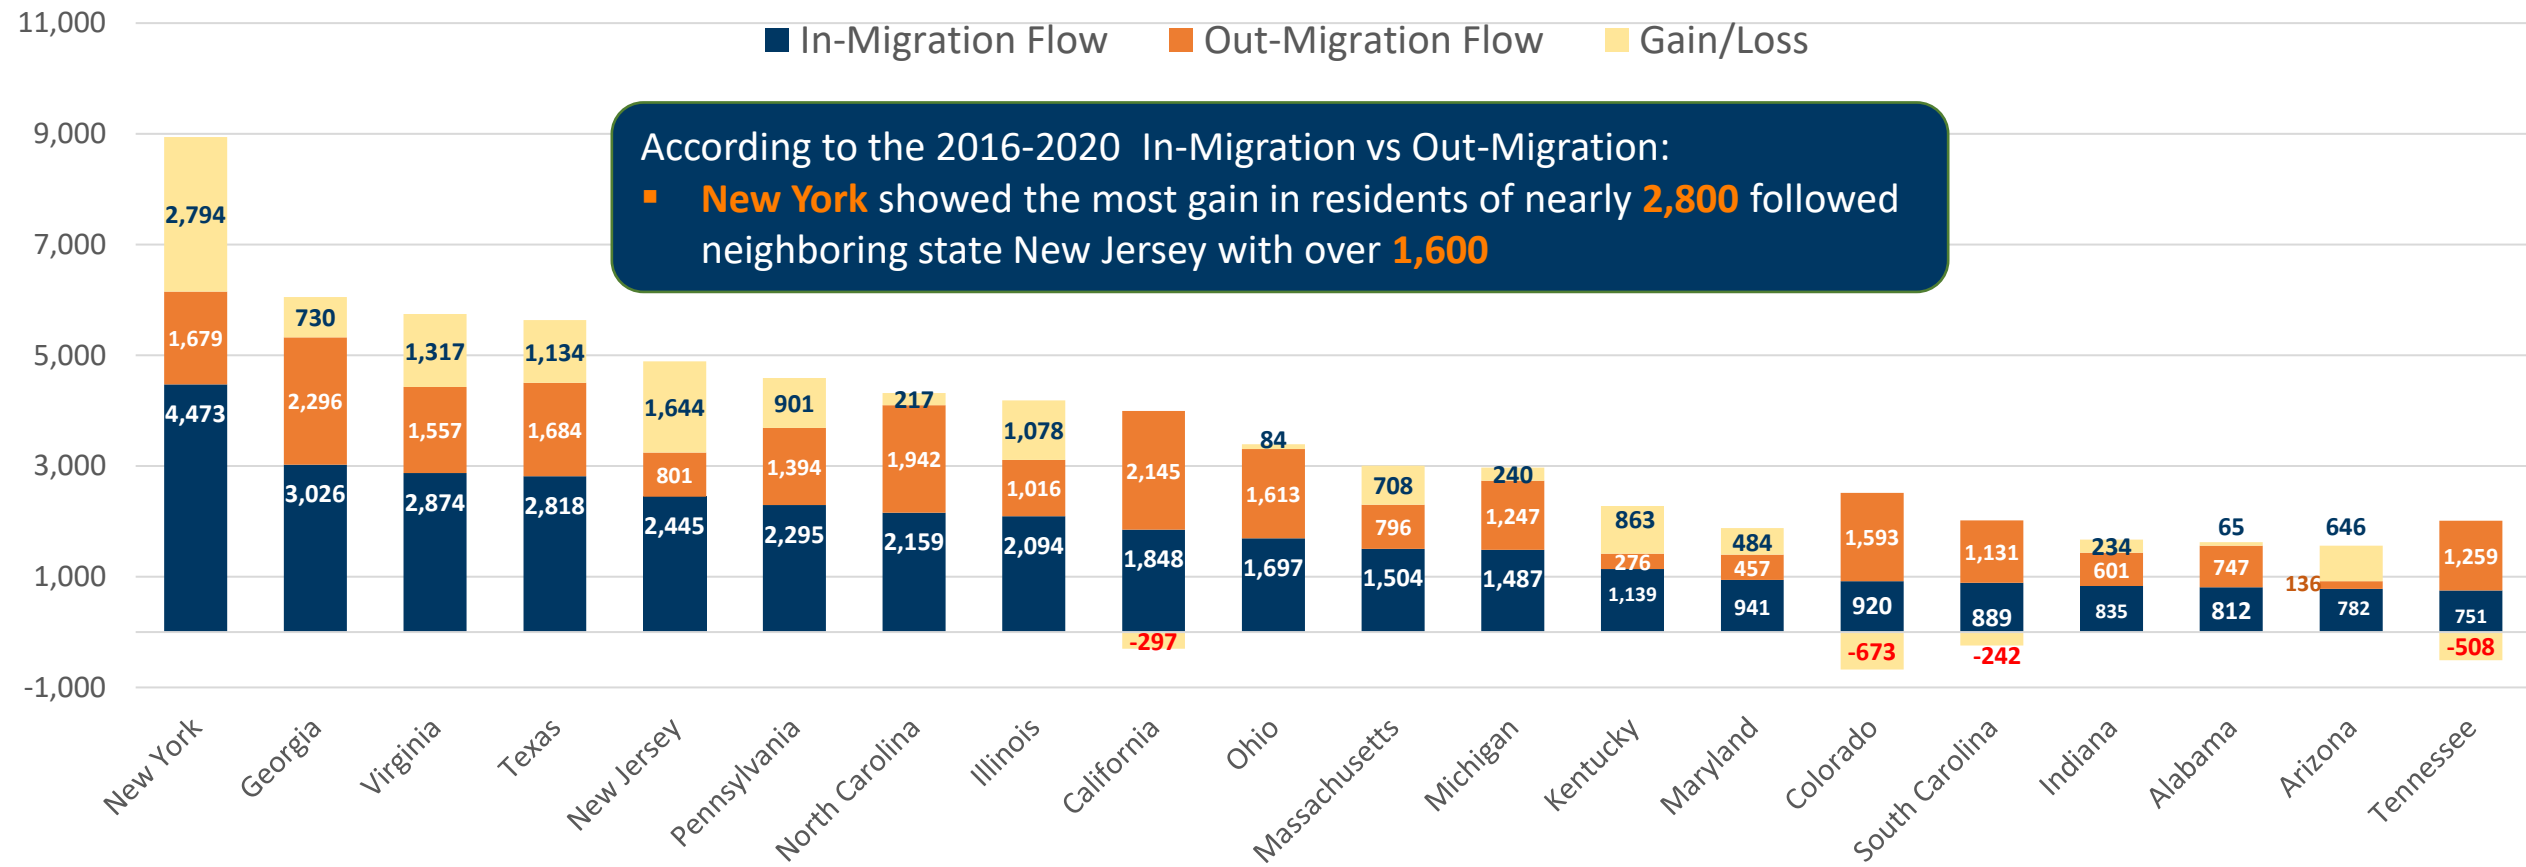

Top 10 states residents moved from to Hillsborough County:

- ✓ New York 4,473
- ✓ Georgia 3,026
- ✓ Virginia 2,874
- ✓ Texas 2,818
- ✓ New Jersey 2,445
- ✓ Pennsylvania 2,295
- ✓ North Carolina 2,159
- ✓ Illinois 2,094
- ✓ California 1,848
- ✓ Ohio 1,697

Top 20 States Residents Moved From To Hillsborough County, FL

In-Migration Flow

Top 20 States Residents Moved To Hillsborough County versus Total Residents Moved Out

In-Migration vs. Out-Migration Flow

According to the 2016-2020 In-Migration vs Out-Migration:

- **New York** showed the most gain in residents of nearly **2,800** followed neighboring state New Jersey with over **1,600**

States With Consistent Movers

Top 24 States Residents Came From Consistently During Each 5-Year ACS Migration Inflow

- Between the 2012-2016 and 2016-2020 5-year ACS Migration Inflow, more **New Yorkers** moved to Hillsborough County than any other state. **New Yorkers** peaked to nearly 5,100 during 2014-2018 and added nearly 4,500 new arrivals in 2016-2020
- Compared to the previous four ACS Surveys, in 2016-2020 these states saw the highest number of movers:
 - Georgia, Virginia, Texas, New Jersey, Pennsylvania, North Carolina, Kentucky, Indiana, Alabama and Arizona