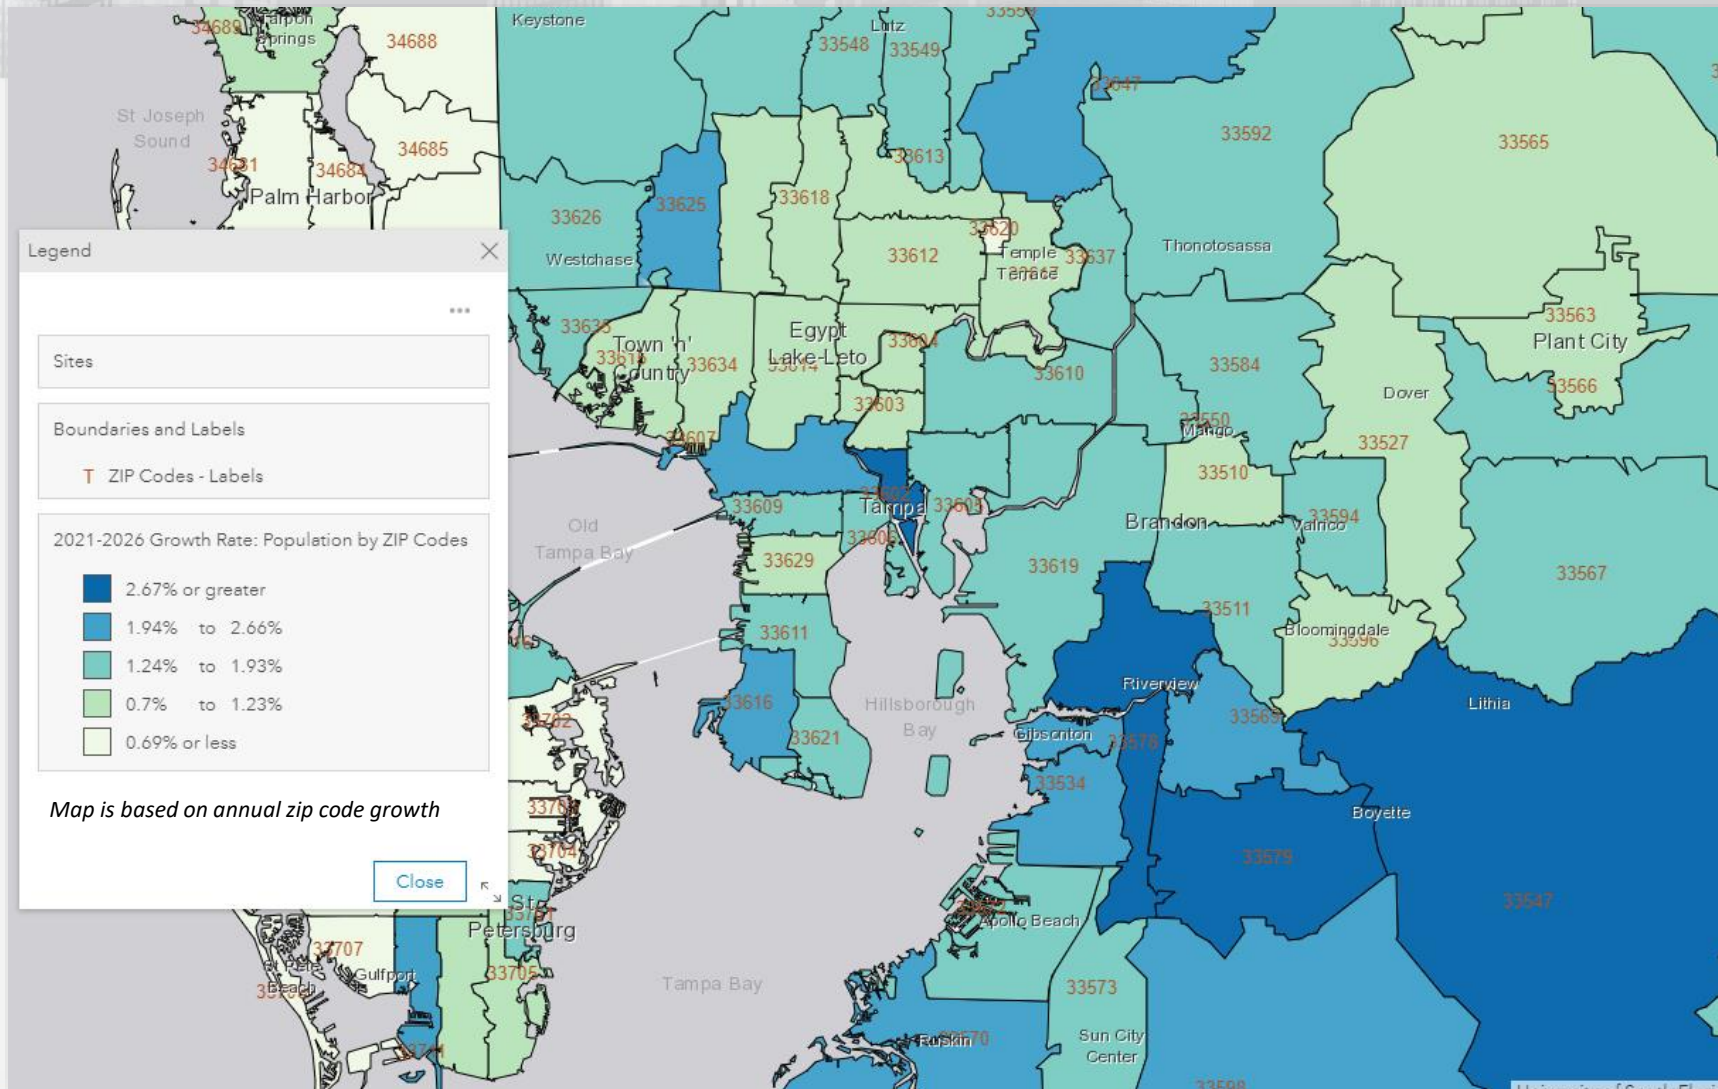

2021 – 2026 Population Growth

2021-2026 % Population Growth

By 2026 Hillsborough County's population is projected to grow more than the Tampa MSA, state of Florida and the Nation

2021 – 2026 Hillsborough County Population Growth By Zip Code

- Current population in Hillsborough County is nearly **1.5 million**.
- By 2026, Hillsborough County's population is projected to add **123,950** more residents totaling over **1.6 million**.
- In the next five years:
 - Tampa zip code 33602 is projected to grow the most at **25% followed by...**
 - ...Riverview (33579 & 33578), Lithia, Gibsonton, Tampa (33616) and Wimauma.

2021 – 2026 Hillsborough County Population Growth By Zip Code (City)

Zip Codes Projected to Grow 10% or More