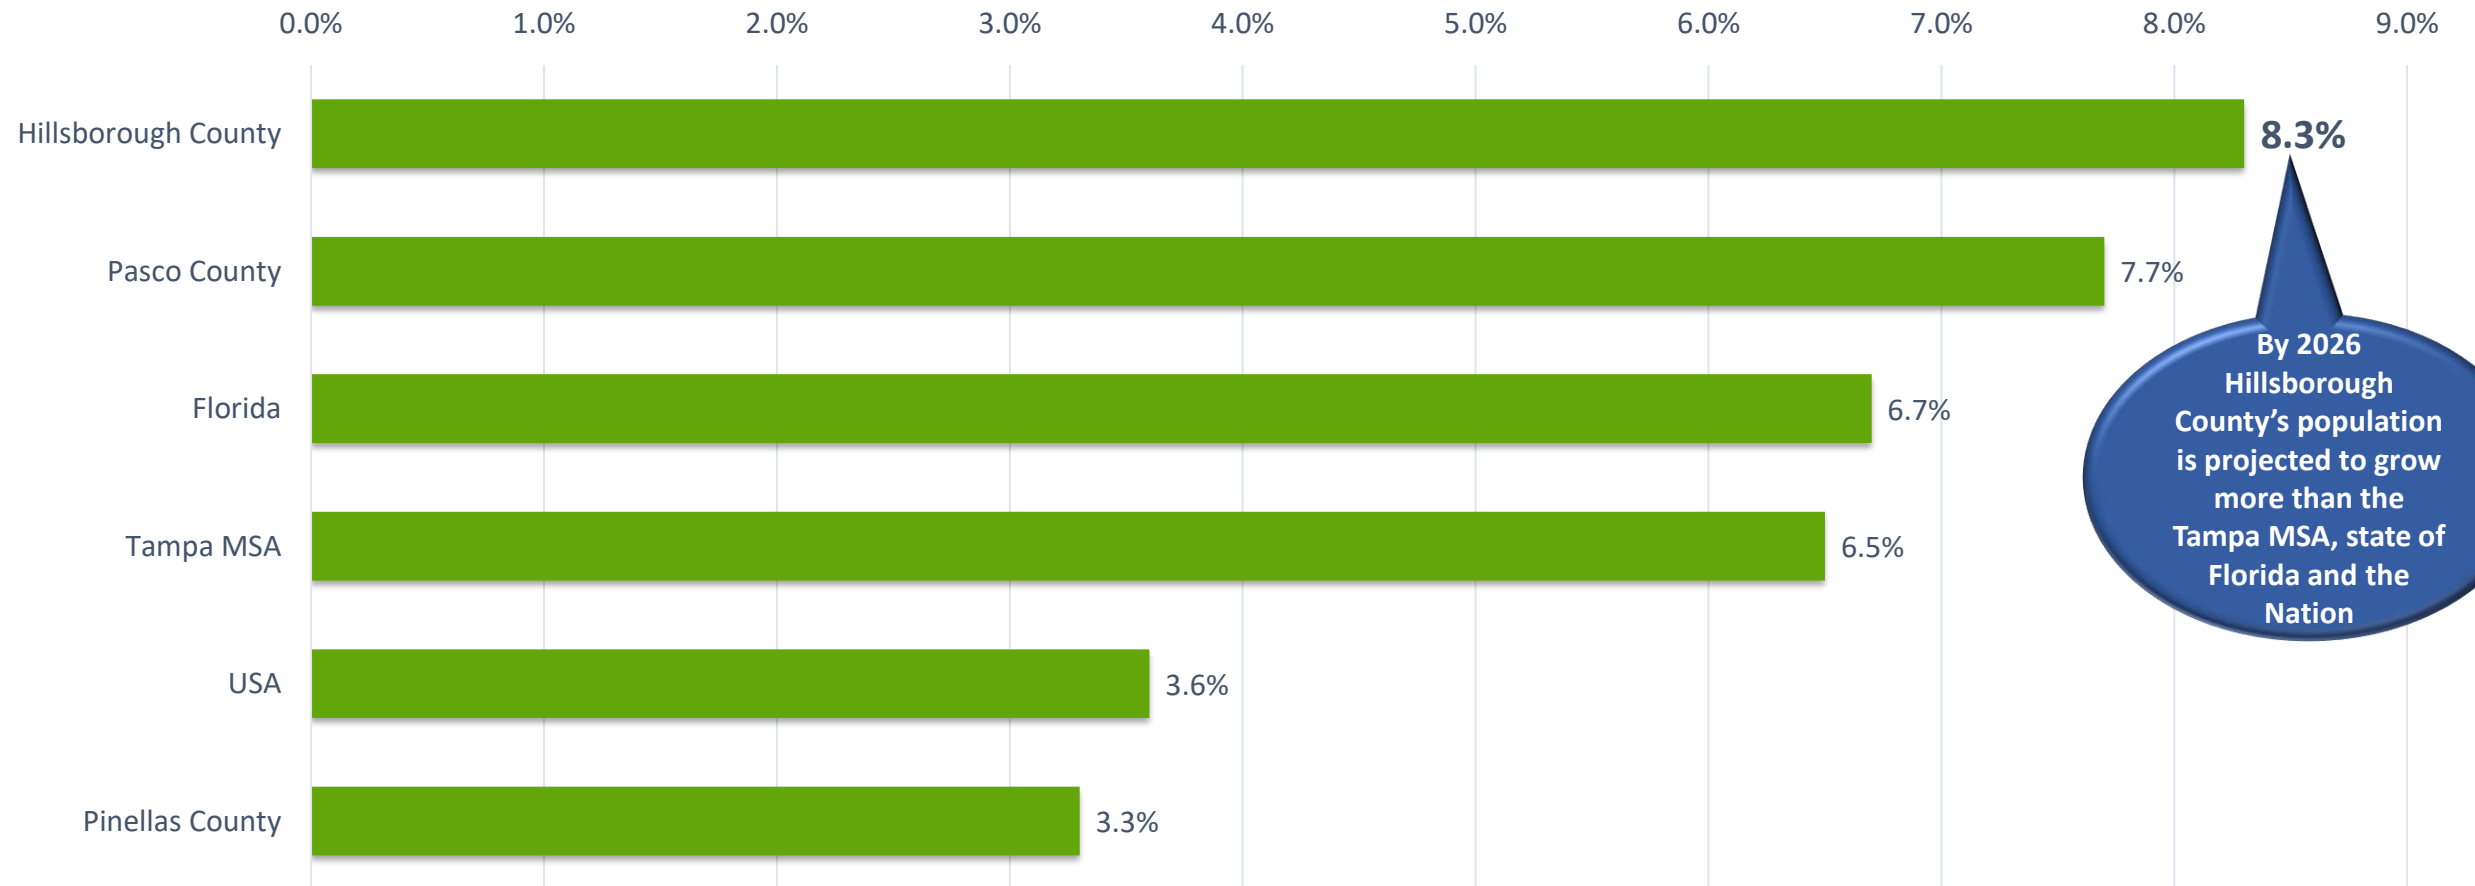

2021 – 2026 Population Growth

2021-2026 % Population Growth

By 2026 Hillsborough County's population is projected to grow more than the Tampa MSA, state of Florida and the Nation

2021 – 2026 Hillsborough County Population Growth By Zip Code

- Current population in Hillsborough County is nearly **1.5 million**.
- By 2026, Hillsborough County's population is projected to add **123,950** more residents totaling over **1.6 million**.
- In the next five years:
 - Tampa zip code 33602 is projected to grow the most at **25% followed by...**
 - ...Riverview (33579 & 33578), Lithia, Gibsonton, Tampa (33616) and Wimauma.